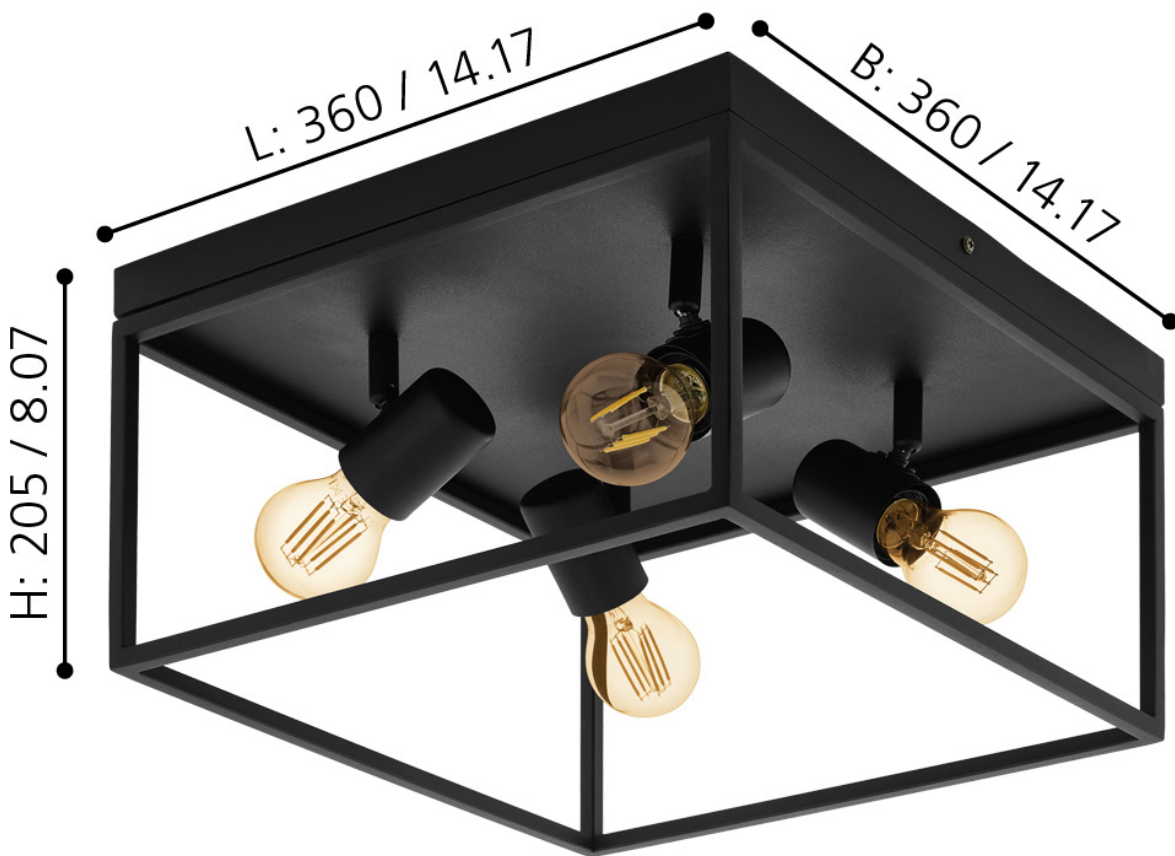

Eglo Lighting - Silentina - 98334 - Black 4 Light Flush Ceiling Light

mm / inch

CONTACT