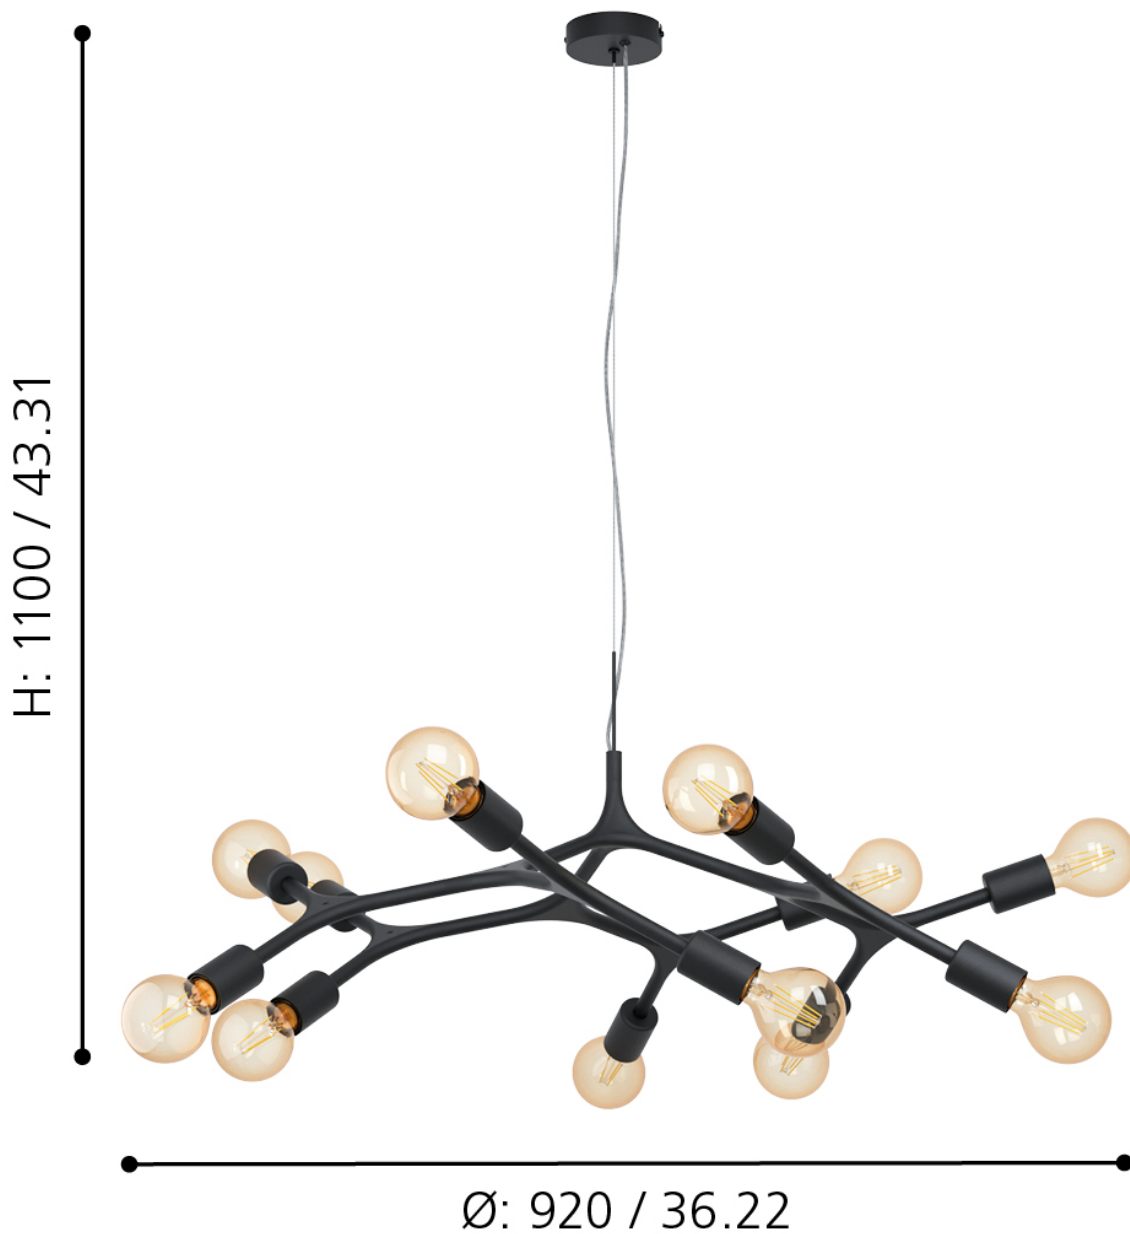

Eglo Lighting - Bocadella - 98347 - Black 12 Light Ceiling Pendant Light

mm / inch

CONTACT