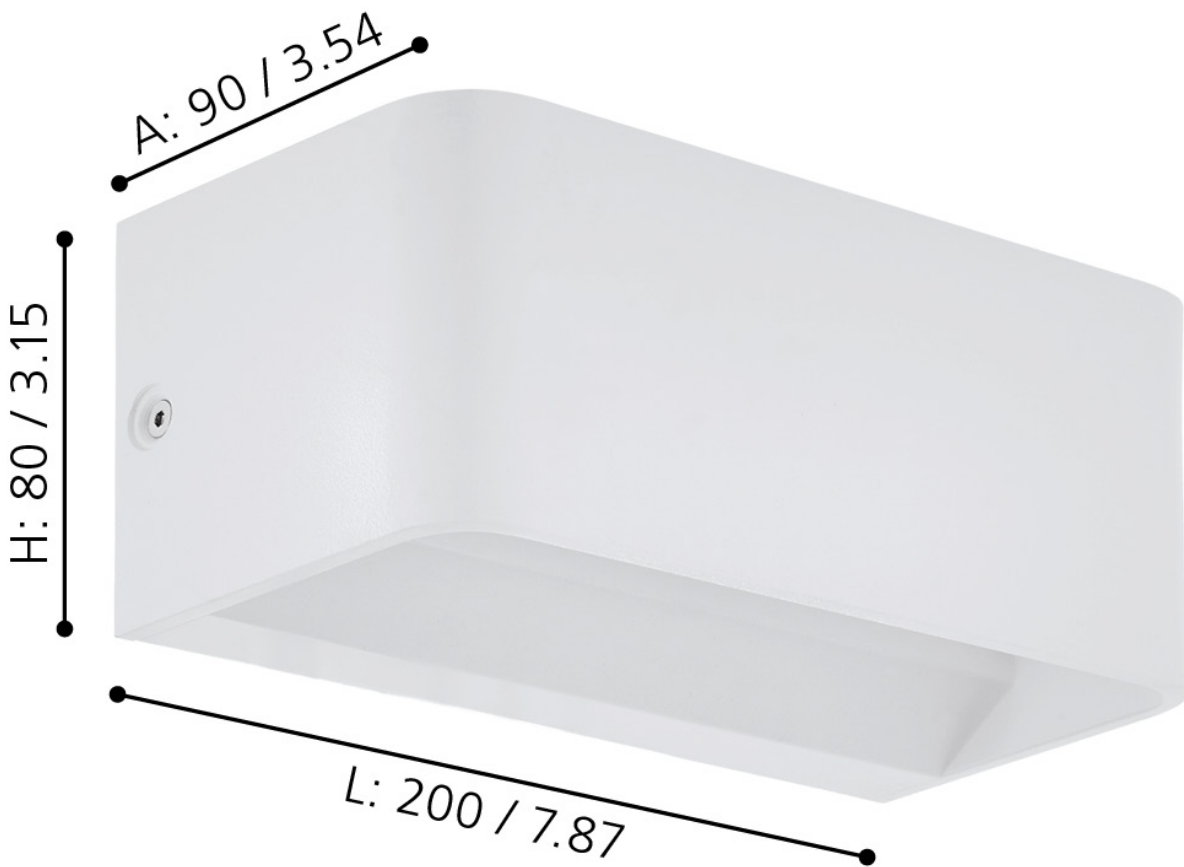

Eglo Lighting - Sania 4 - 98422 - LED White Wall Washer Light

mm / inch

CONTACT