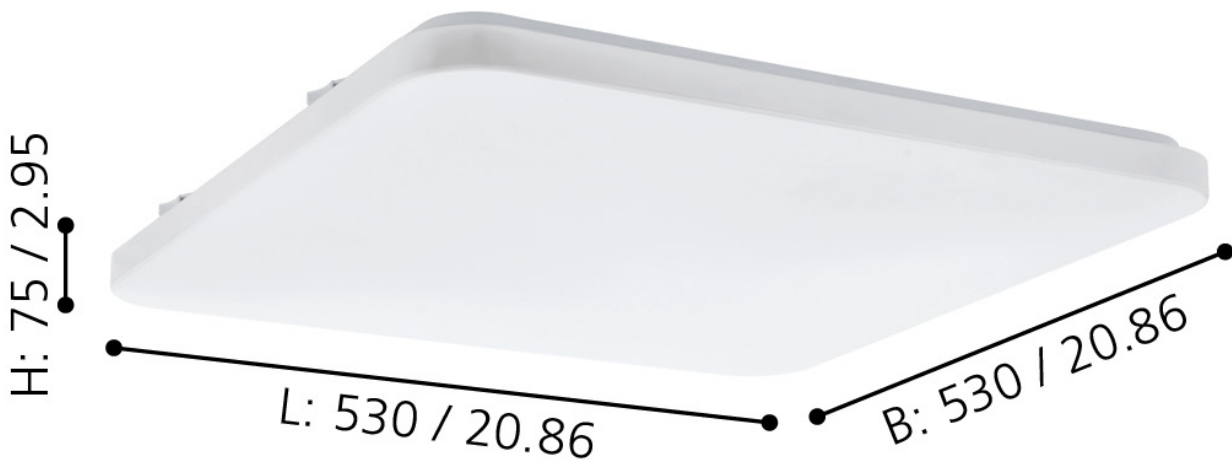

Eglo Lighting - Frania - 98447 - LED White Flush Ceiling Light

mm / inch

**CONTACT**