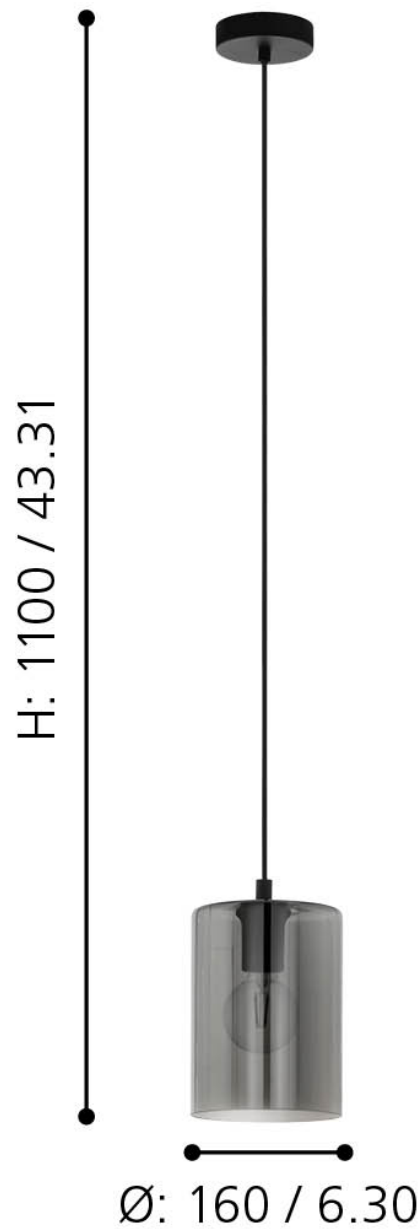

Eglo Lighting - Cadaques 1 - 98585 - Black Clear Glass Ceiling Pendant Light

mm / inch

CONTACT