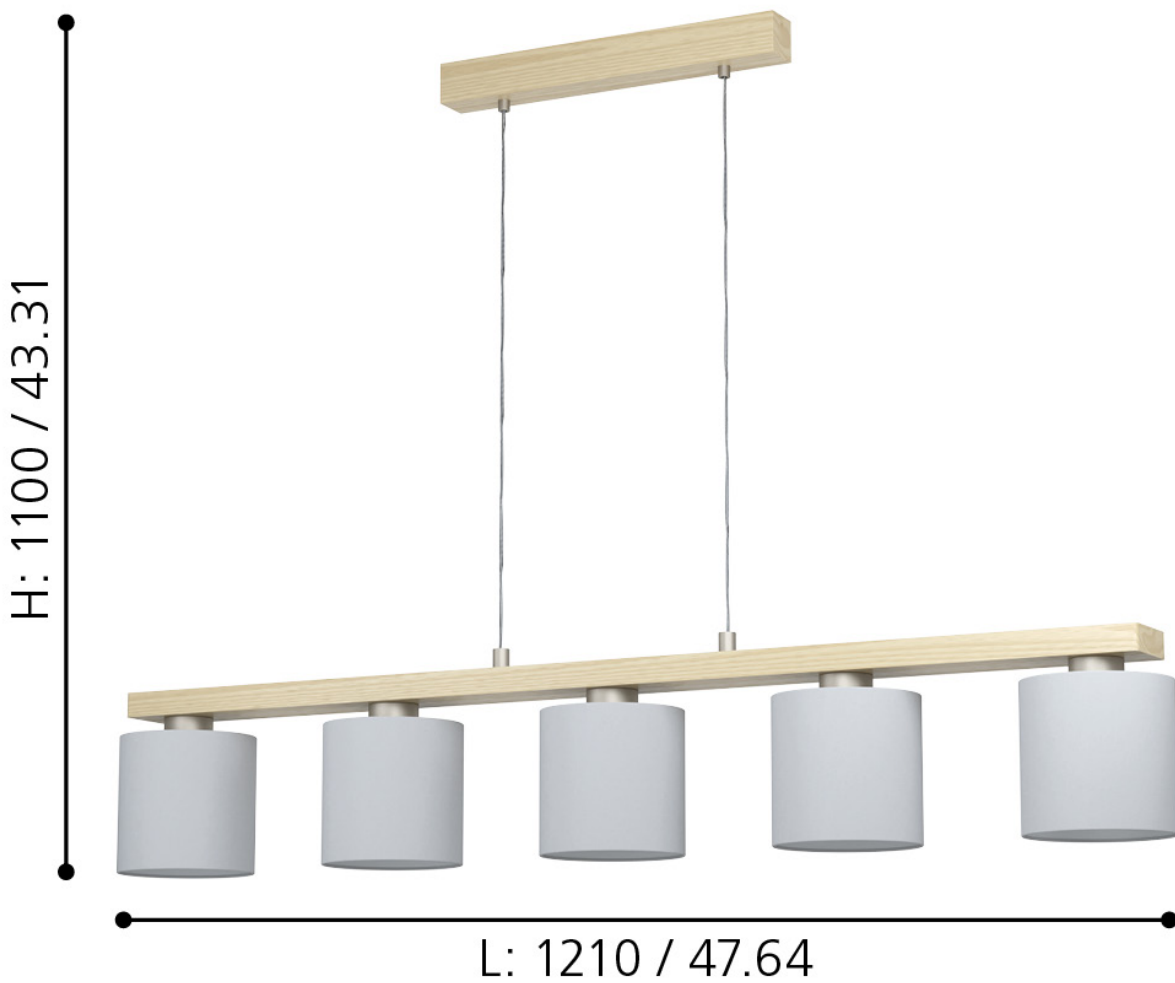

Eglo Lighting - Castralvo - 98591 - Light Grey Wood White 5 Light Bar Ceiling Pendant Light

mm / inch

CONTACT