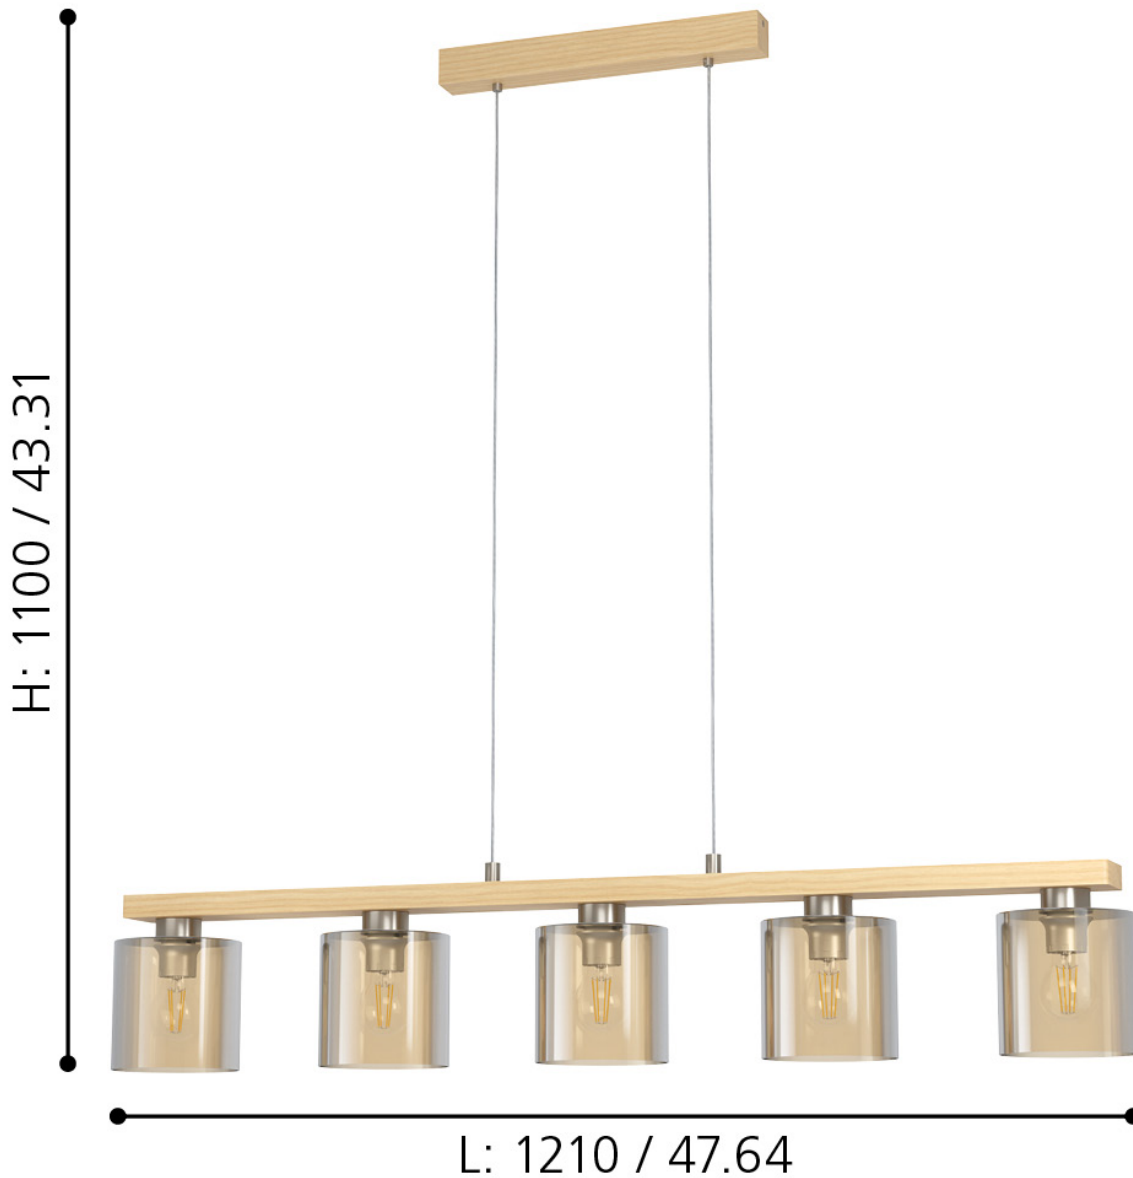

Eglo Lighting - Castralvo - 98592 - Light Grey Wood Amber Glass 5 Light Bar Ceiling Pendant Light

mm / inch

**CONTACT**