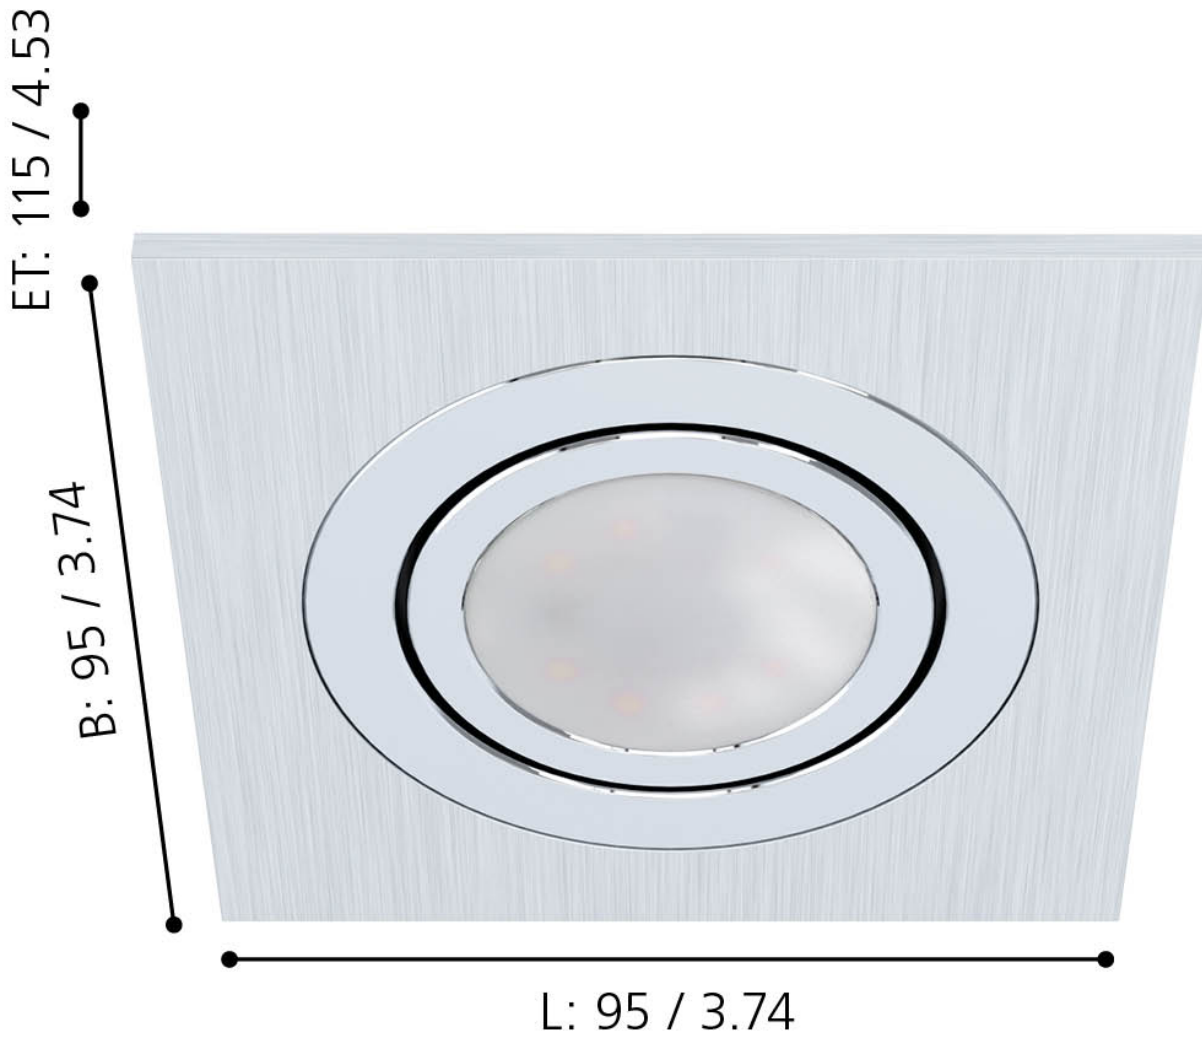

Eglo Lighting - Set of 3 Areitio - 98637 - LED Brushed Aluminium Recessed Ceiling Downlights

mm / inch

**CONTACT**