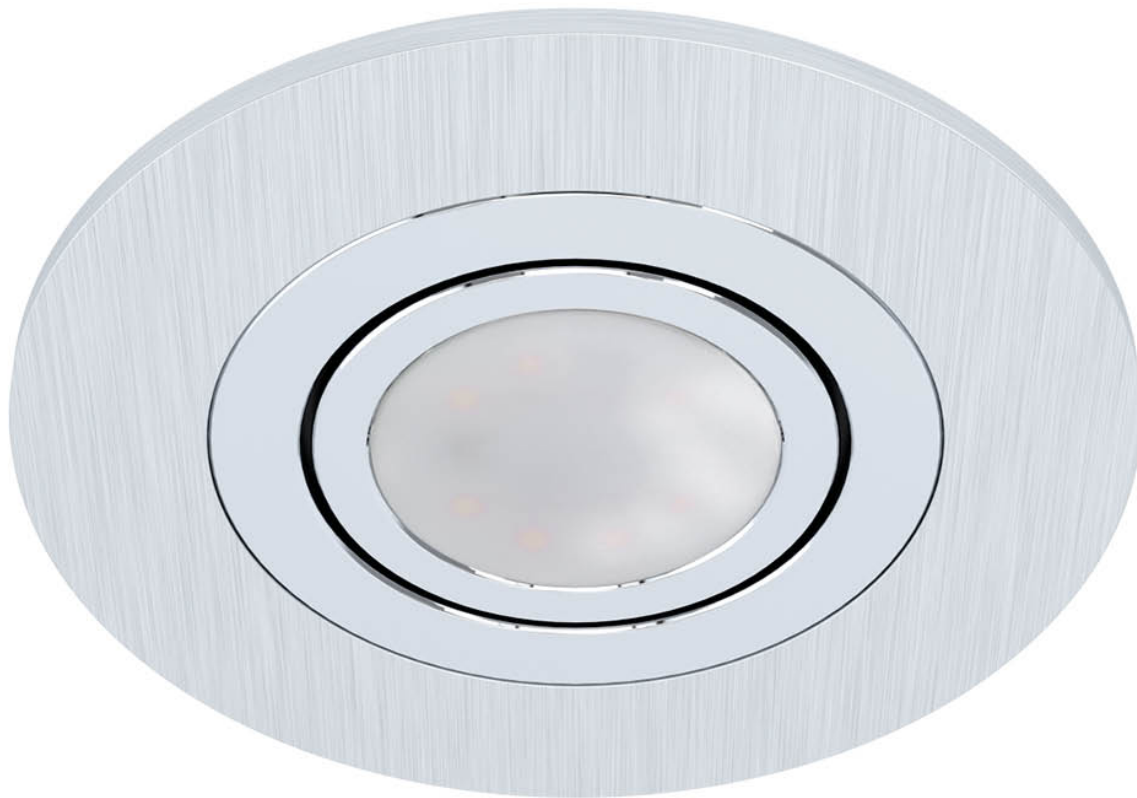

Eglo Lighting - Set of 3 Areitio - 98639 - LED Brushed Aluminium Recessed Ceiling Downlights

mm / inch

ET: 115 / 4.53

Ø: 110 / 4.33

CONTACT