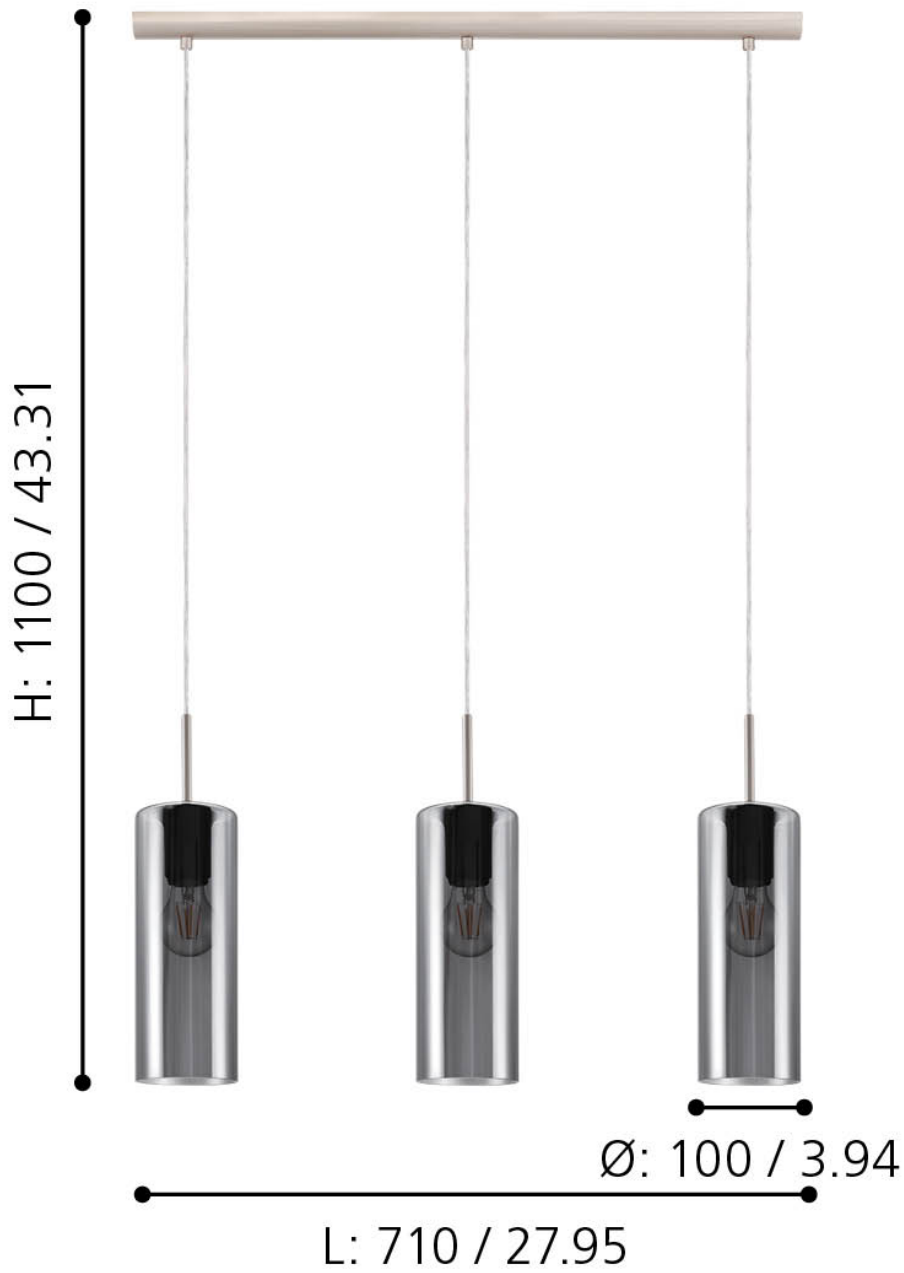

Eglo Lighting - Selvino - 98695 - Satin Nickel Clear Glass 3 Light Bar Ceiling Pendant Light

mm / inch

CONTACT