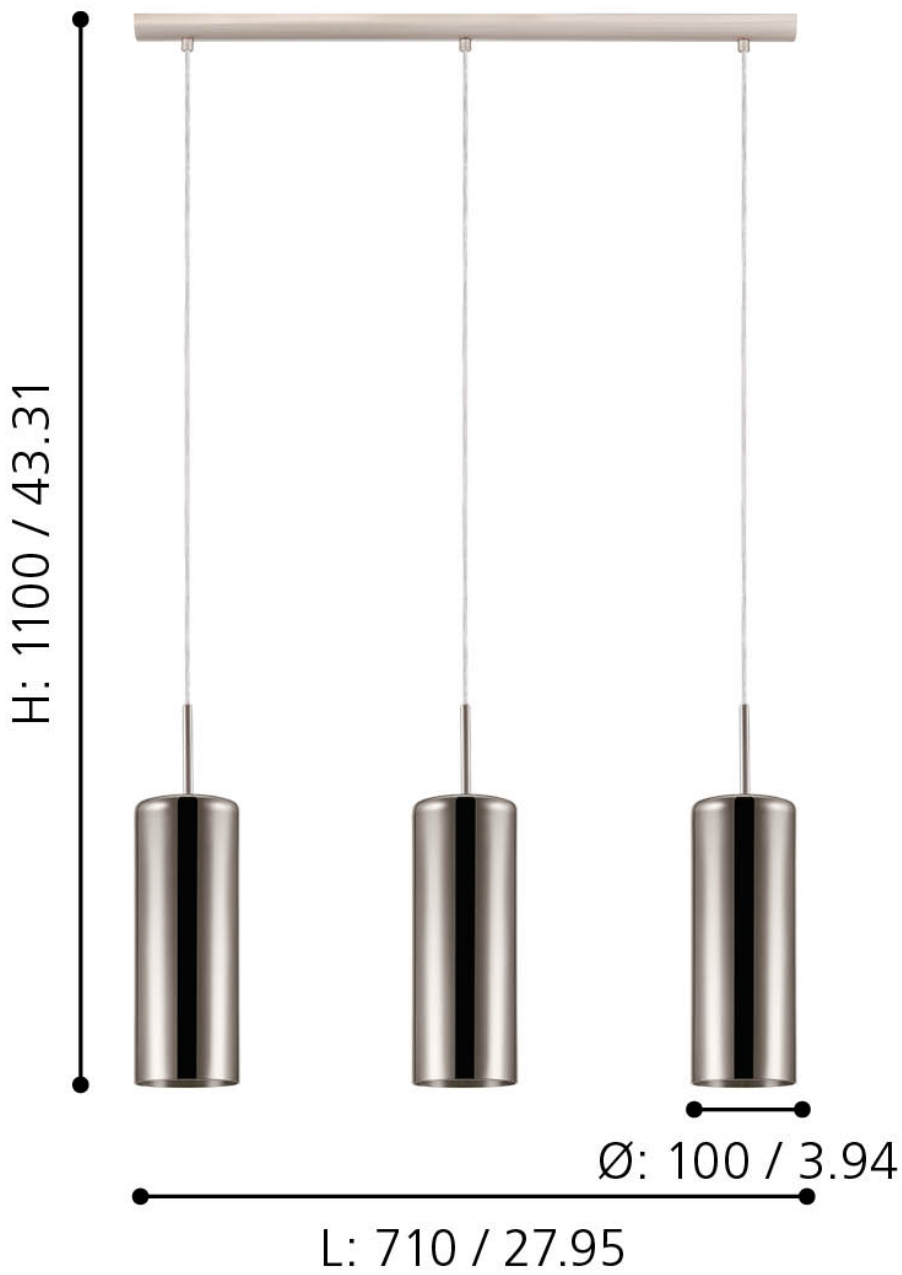

Eglo Lighting - Selvino - 98697 - Satin Nickel Gold Tinted Glass 3 Light Bar Ceiling Pendant Light

mm / inch

**CONTACT**