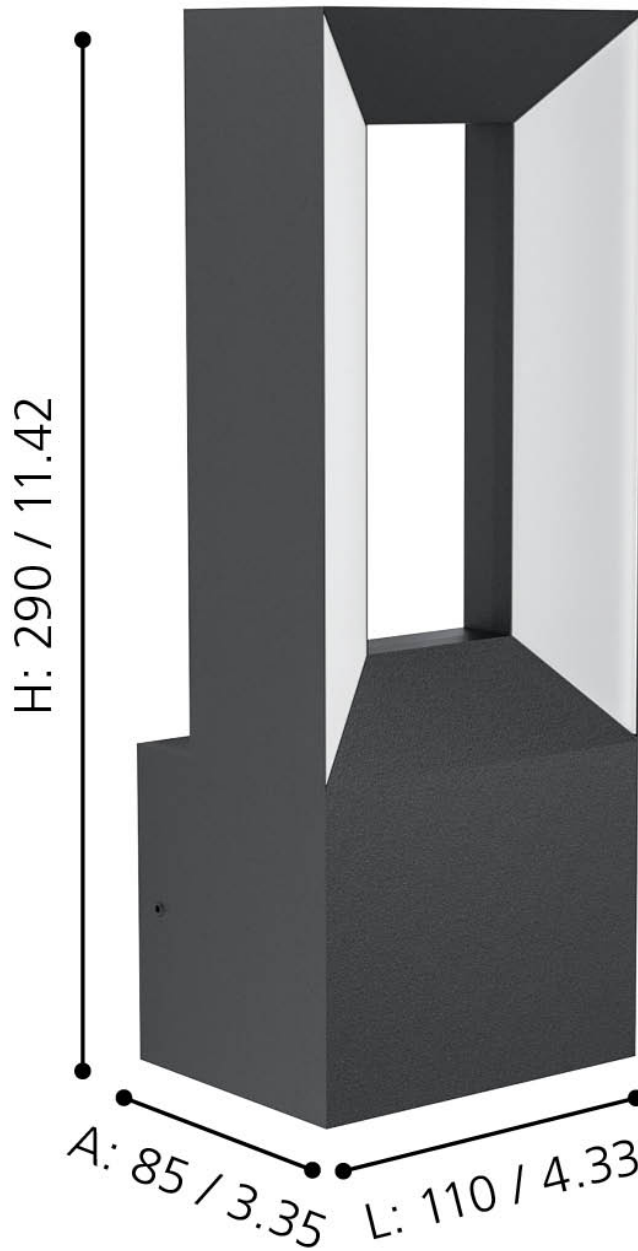

Eglo Lighting - Riforano - 98725 - LED Black White 2 Light IP44 Outdoor Wall Light

mm / inch

CONTACT