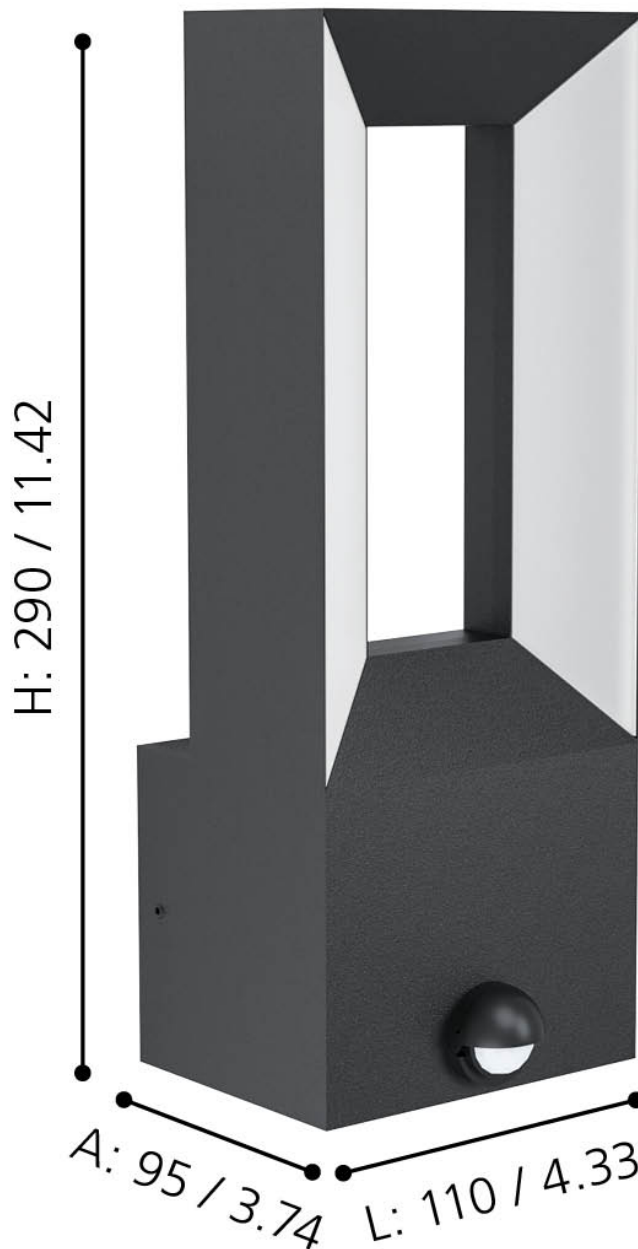

Eglo Lighting - Riforano - 98726 - LED Black White 2 Light IP44 Outdoor Sensor Wall Light

mm / inch

**CONTACT**