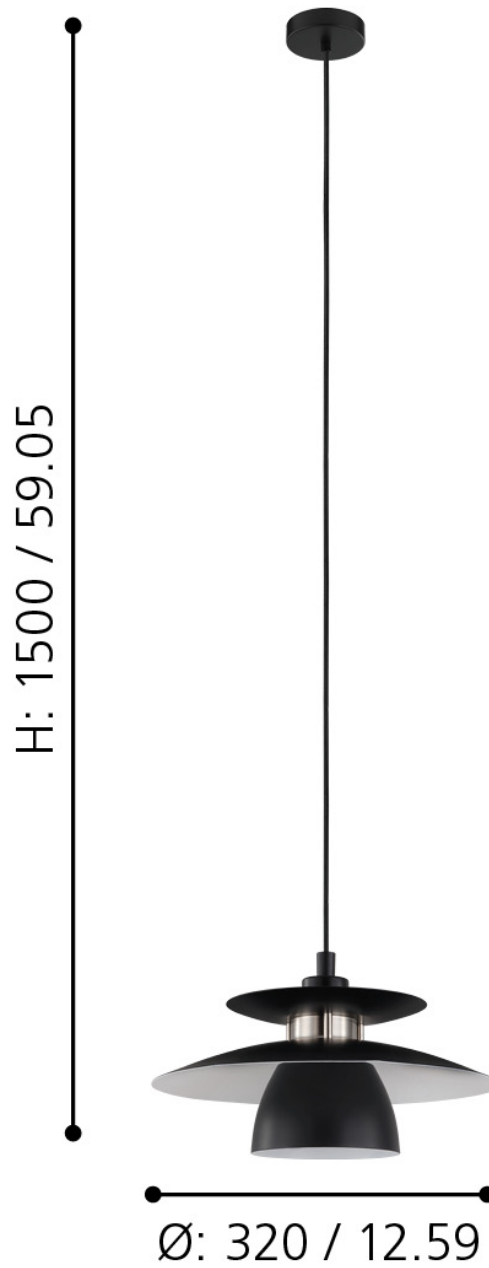

Eglo Lighting - Brenda - 98735 - Black Satin Nickel Ceiling Pendant Light

mm / inch

CONTACT