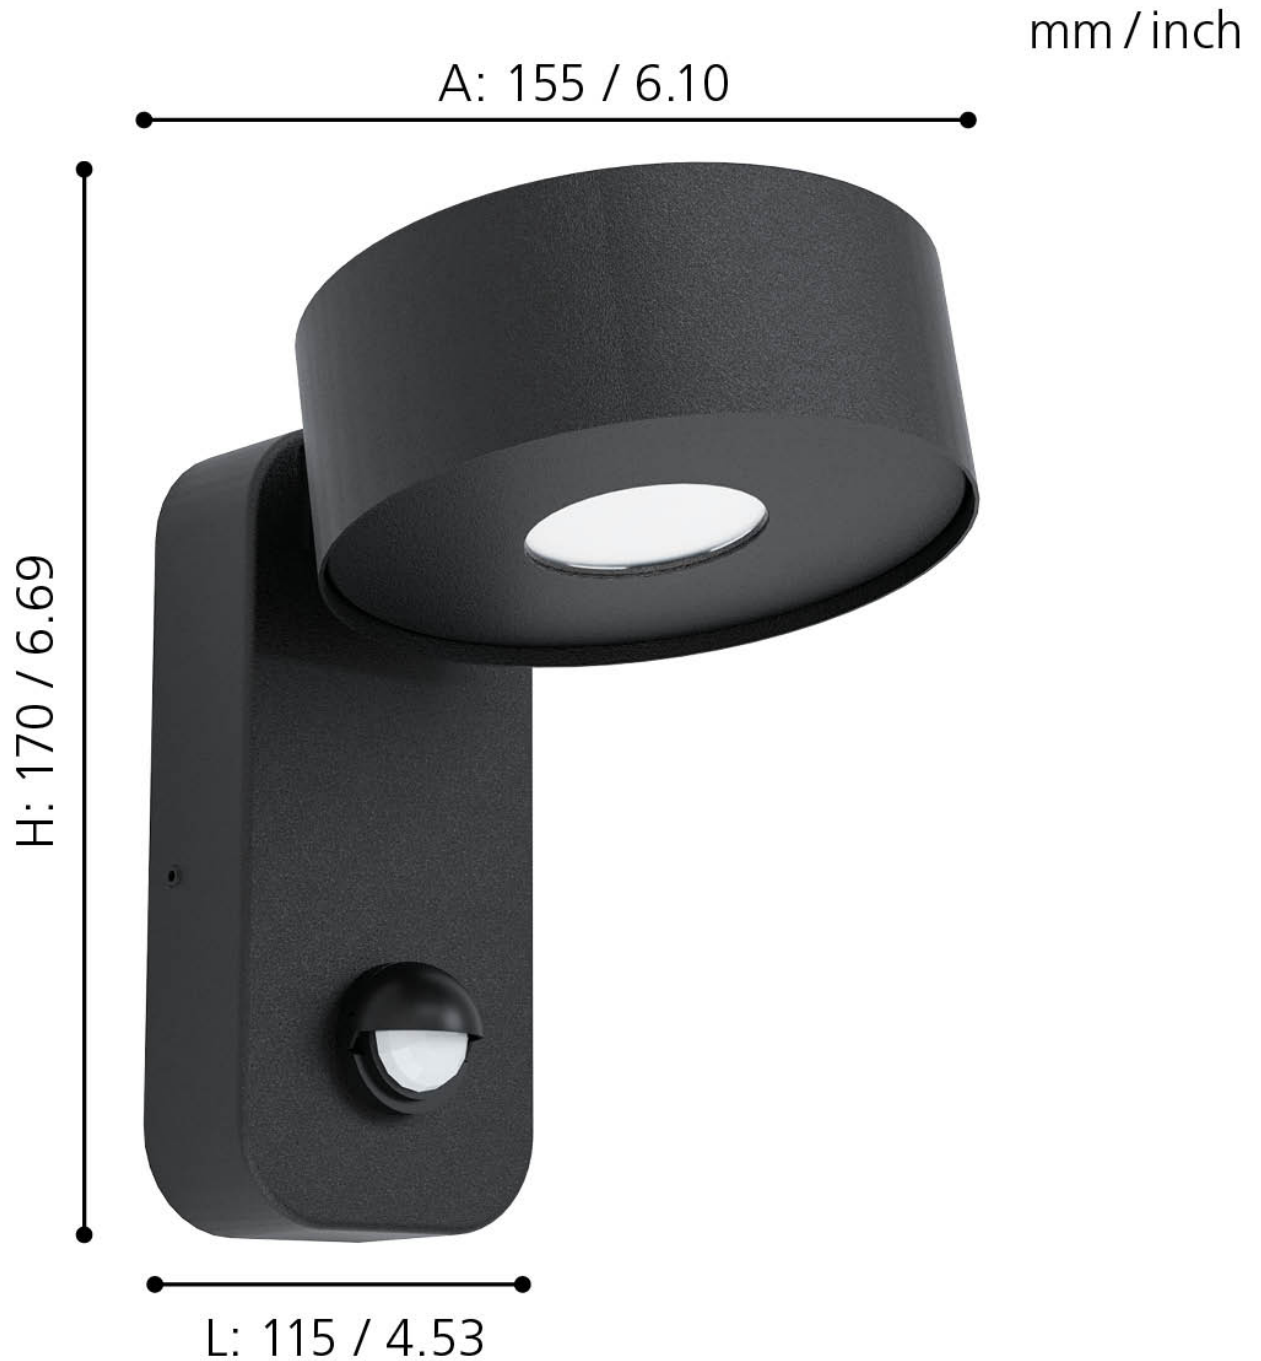

Eglo Lighting - Palosco - 98738 - LED Black Clear IP44 Outdoor Sensor Wall Light

CONTACT