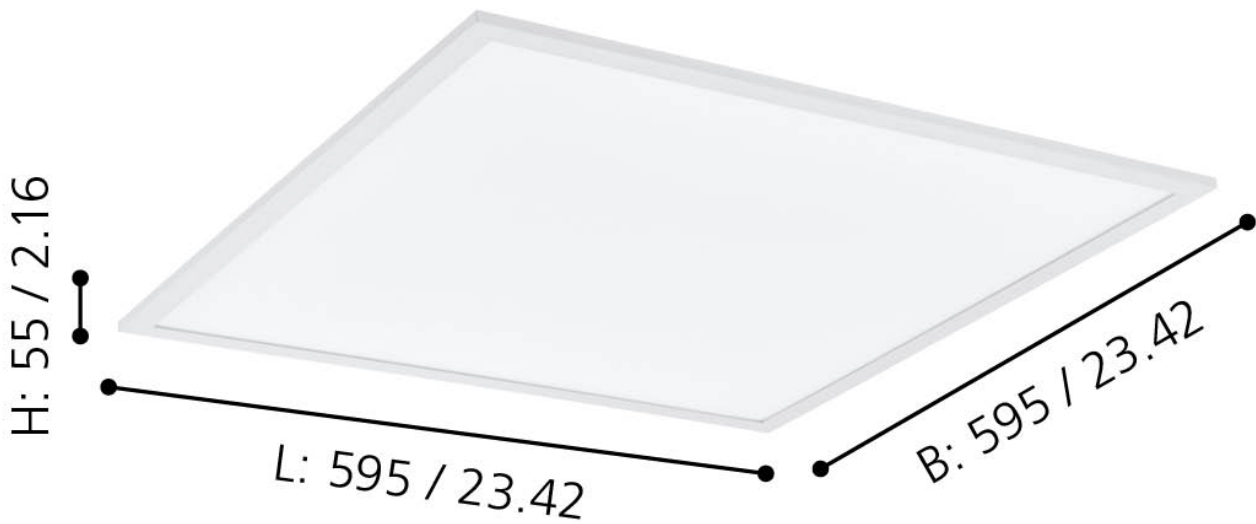

Eglo Lighting - Salobrena-B - 98766 - LED White Flush Ceiling Light

mm / inch

CONTACT