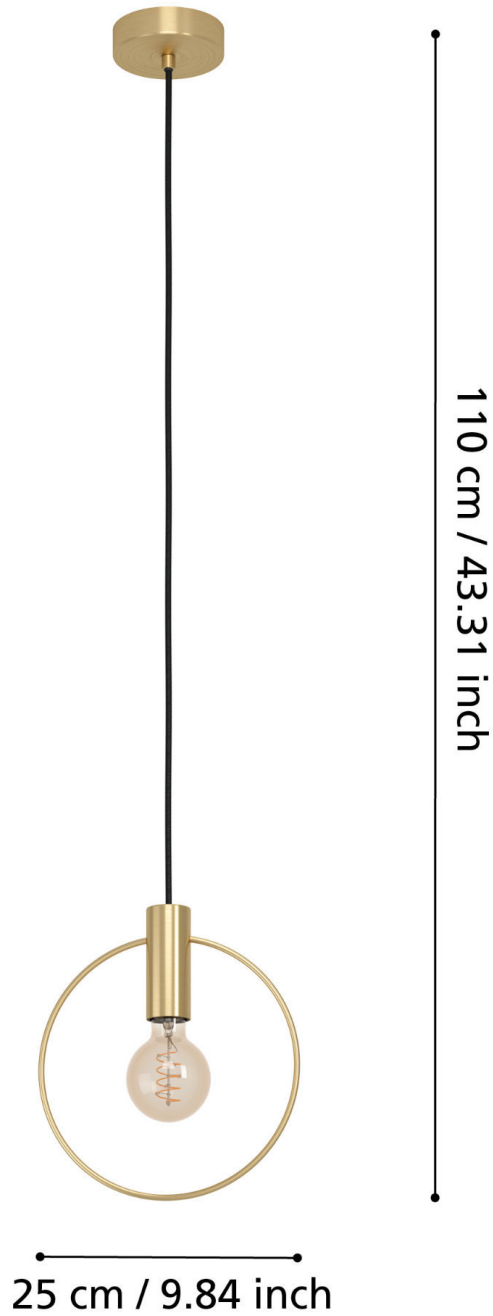

Eglo Lighting - Manizales - 98834 - Brushed Brass Ceiling Pendant Light

CONTACT