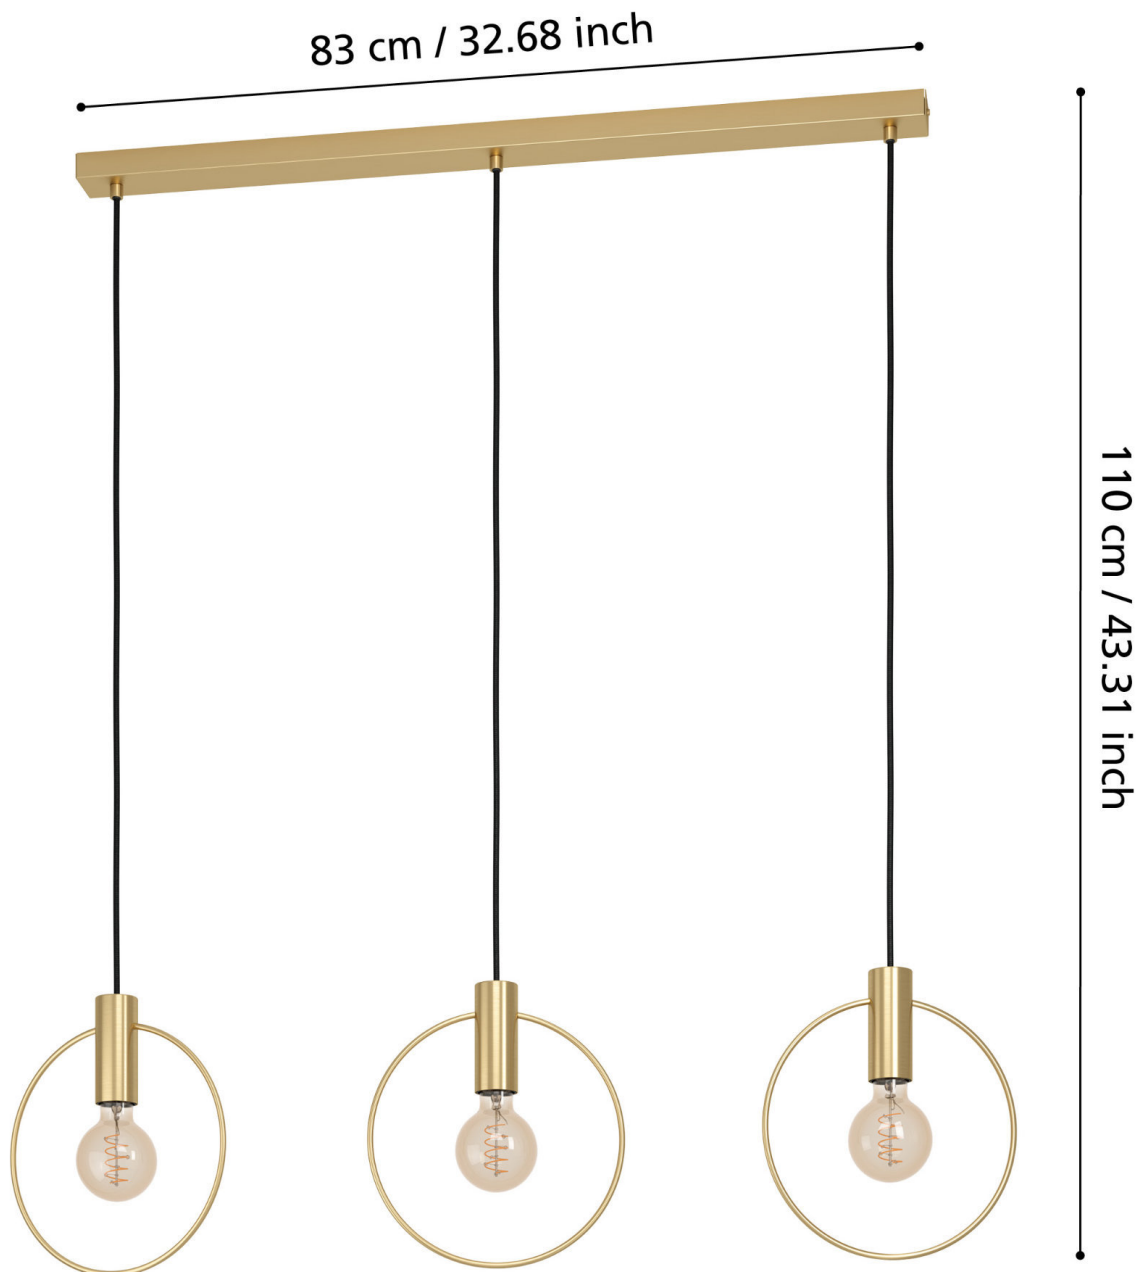

Eglo Lighting - Manizales - 98835 - Brushed Brass 3 Light Bar Ceiling Pendant Light

CONTACT