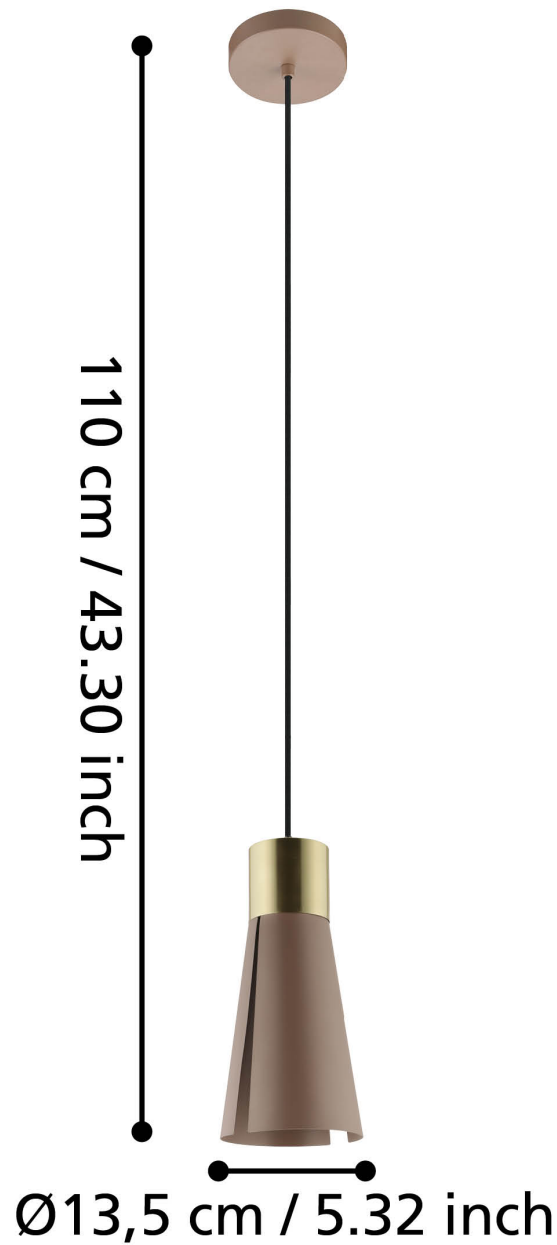

Eglo Lighting - Losalomas - 98838 - LED Mocha Brushed Brass Ceiling Pendant Light

**CONTACT**