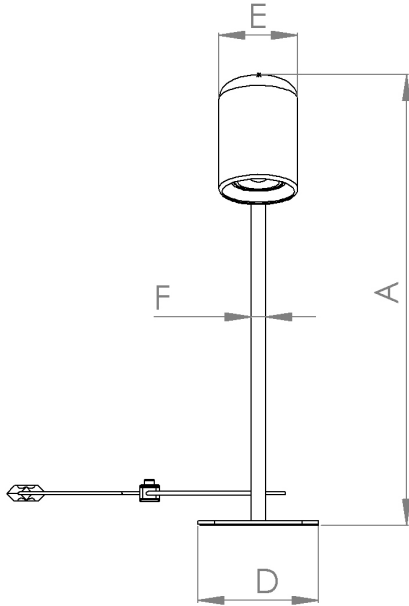

Eglo Lighting - Ceppino - 98856 - LED White Task Table Lamp

98856

FRONT

TOP

SIDE

|   | MILLIMETERS | INCHES |
|---|-------------|--------|
| A | 411.7       | 16.20  |
| B | 388         | 15.27  |
| C | 165         | 6.49   |
| D | 110         | 4.33   |
| E | Ø72         | Ø2.83  |
| F | Ø13         | Ø0.51  |