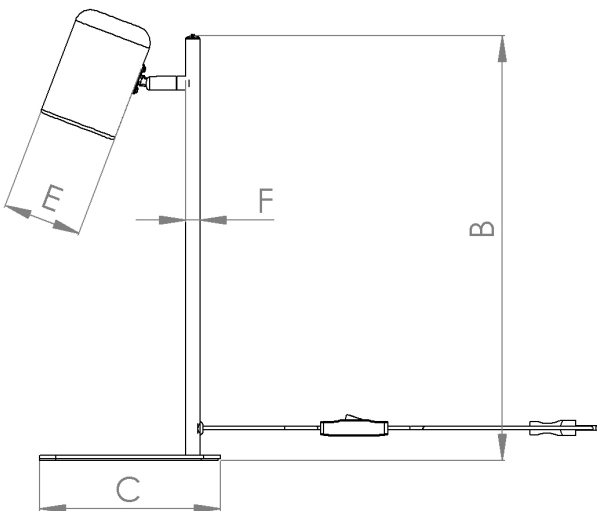

Eglo Lighting - Ceppino - 98856 - LED White Task Table Lamp

98856

FRONT

TOP

SIDE

|   | MILLIMETERS | INCHES |
|---|-------------|--------|
| A | 411.7       | 16.20  |
| B | 388         | 15.27  |
| C | 165         | 6.49   |
| D | 110         | 4.33   |
| E | Ø72         | Ø2.83  |
| F | Ø13         | Ø0.51  |