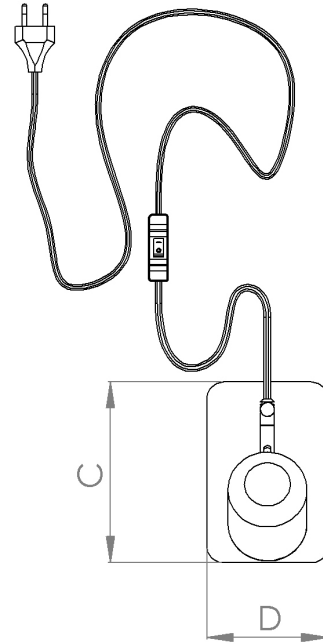

Eglo Lighting - Ceppino - 98856 - LED White Task Table Lamp

98856

FRONT

TOP

SIDE

|   | MILLIMETERS | INCHES |
|---|-------------|--------|
| A | 411.7       | 16.20  |
| B | 388         | 15.27  |
| C | 165         | 6.49   |
| D | 110         | 4.33   |
| E | Ø72         | Ø2.83  |
| F | Ø13         | Ø0.51  |