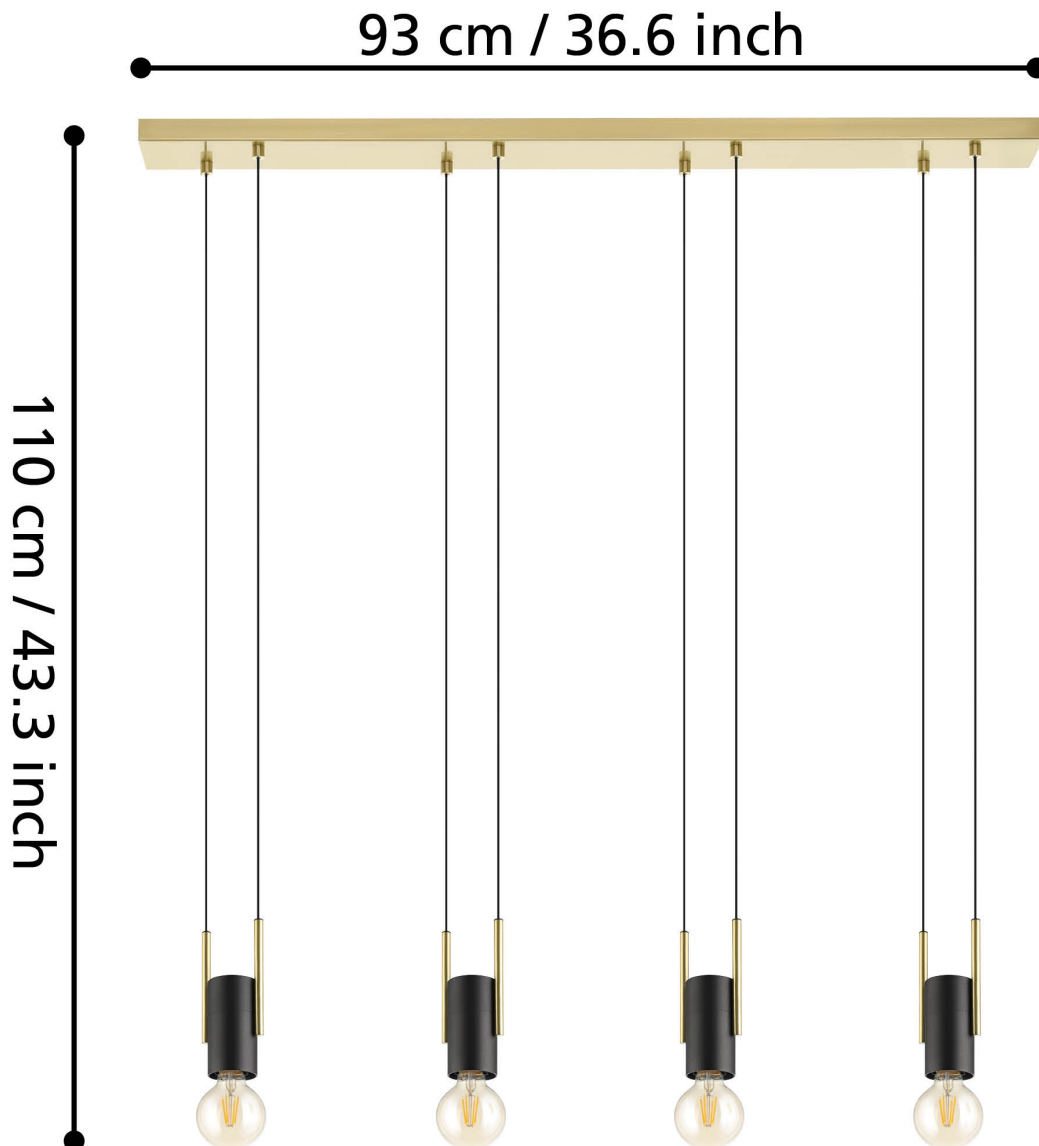

Eglo Lighting - Bitachito - 98858 - Black Brass 4 Light Bar Ceiling Pendant Light

CONTACT