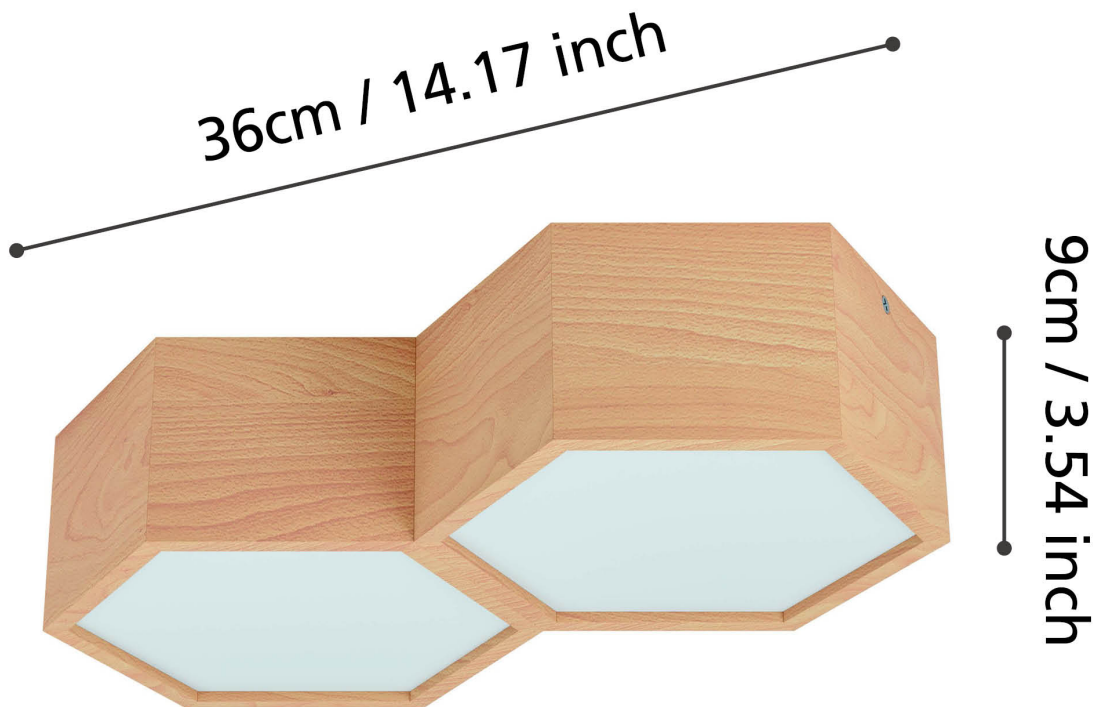

Eglo Lighting - Mirlas - 98861 - Wood White 2 Light Flush Ceiling Light

**CONTACT**