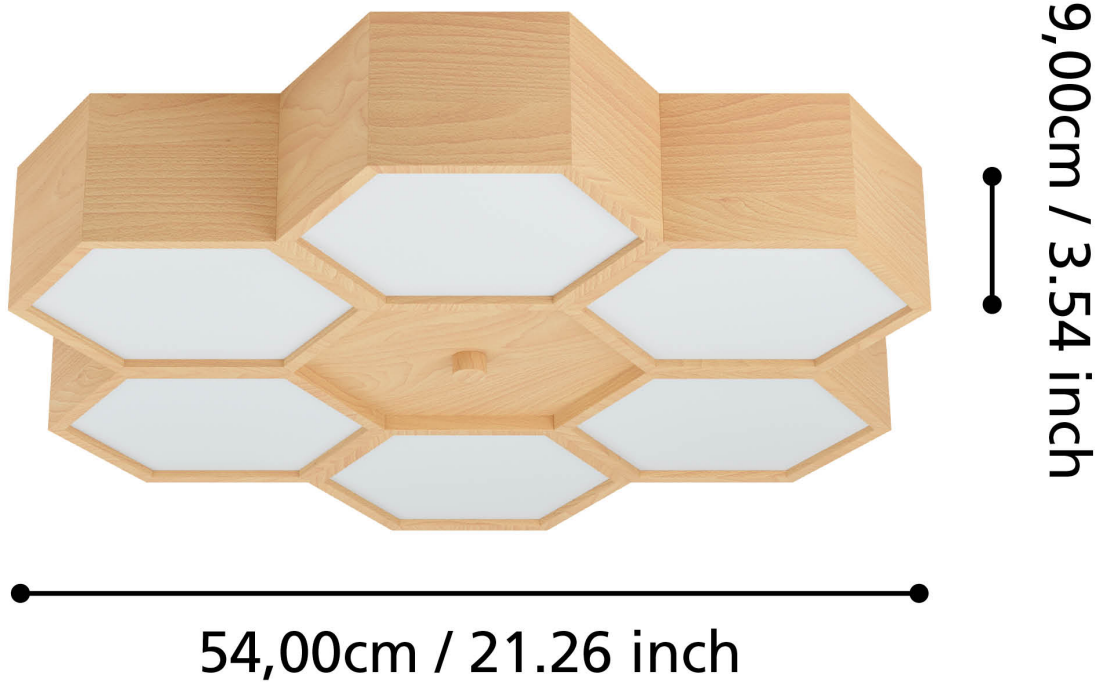

Eglo Lighting - Miras - 98863 - Wood White 6 Light Flush Ceiling Light

**CONTACT**