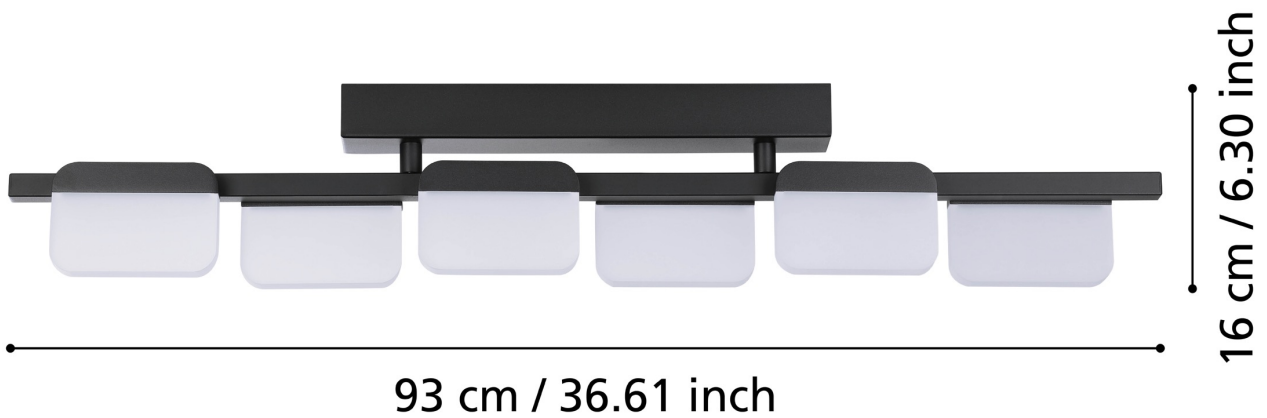

Eglo Lighting - Ervidel - 98875 - LED Black White 6 Light Flush Ceiling Light

**CONTACT**