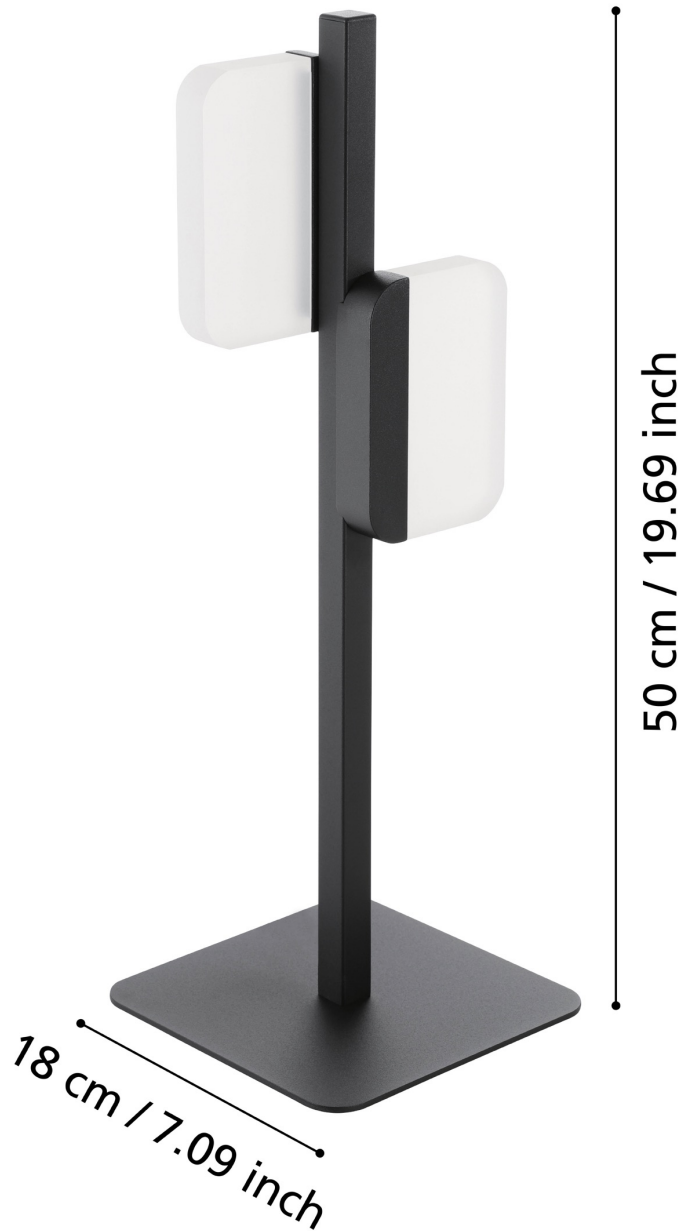

Eglo Lighting - Ervidel - 98878 - LED Black White 2 Light Table Lamp

**CONTACT**