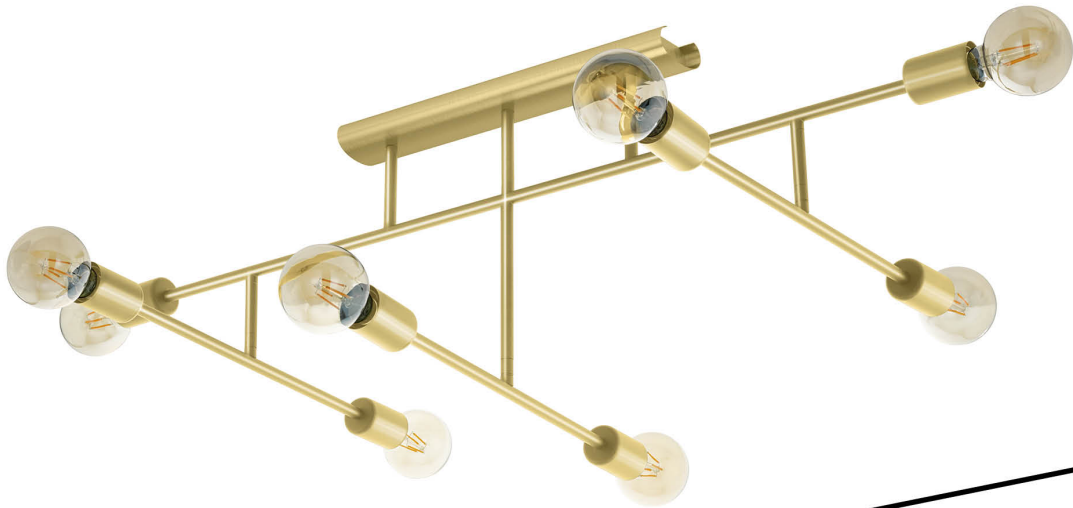

Eglo Lighting - Belsiana 1 - 98882 - Brushed Brass 8 Light Flush Ceiling Light

35 cm / 13.78 inch

118 cm / 46.46 inch

CONTACT