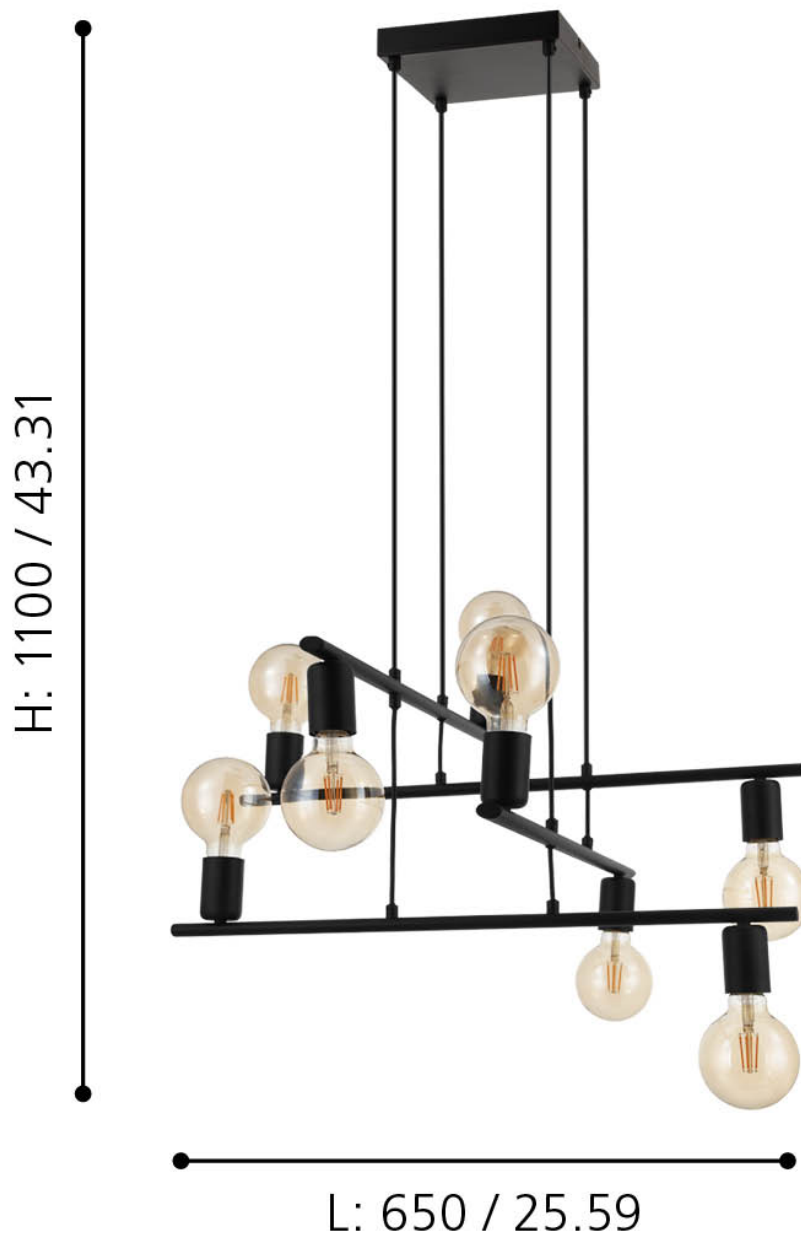

Eglo Lighting - Mezzana - 98909 - Black 8 Light Ceiling Pendant Light

mm / inch

CONTACT