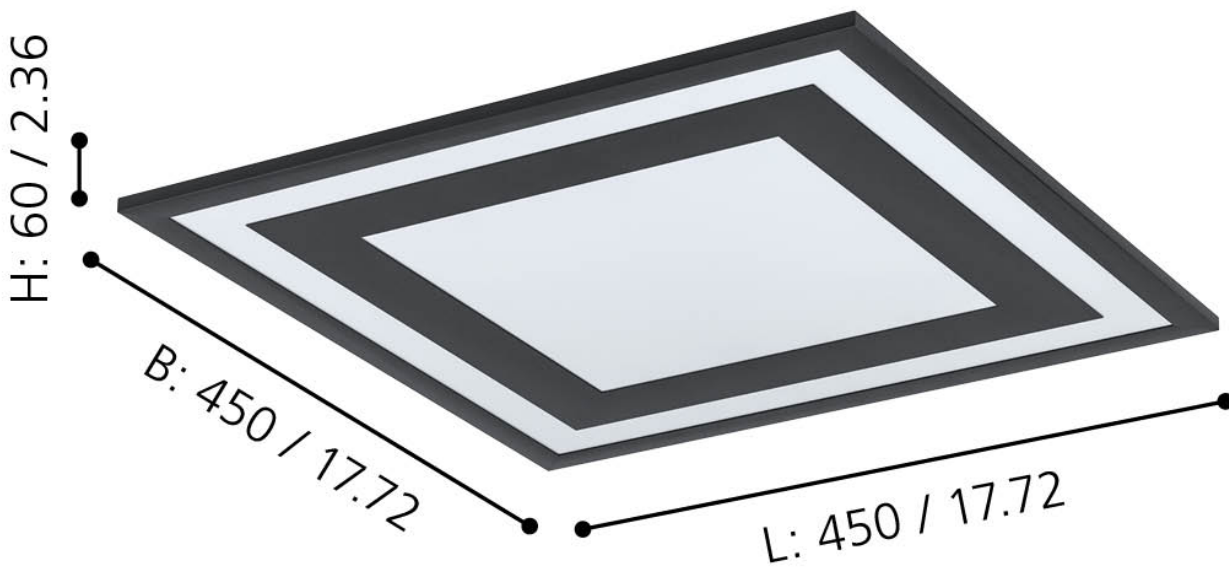

Eglo Lighting - Savatarila - 99038 - LED Black White Flush Ceiling Light

mm / inch

CONTACT