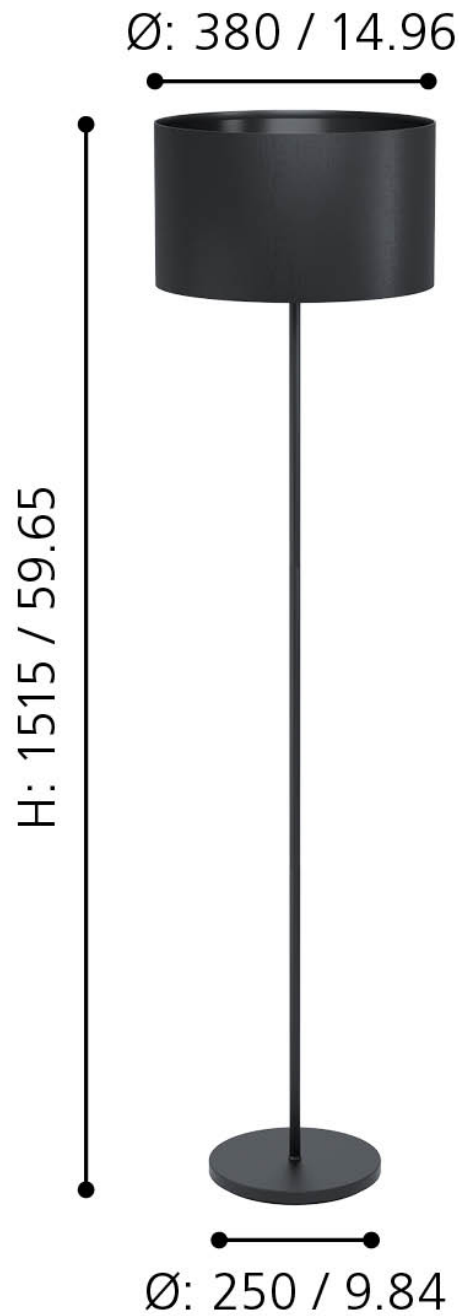

Eglo Lighting - Maserlo 1 - 99046 - Black Floor Lamp

mm / inch

CONTACT