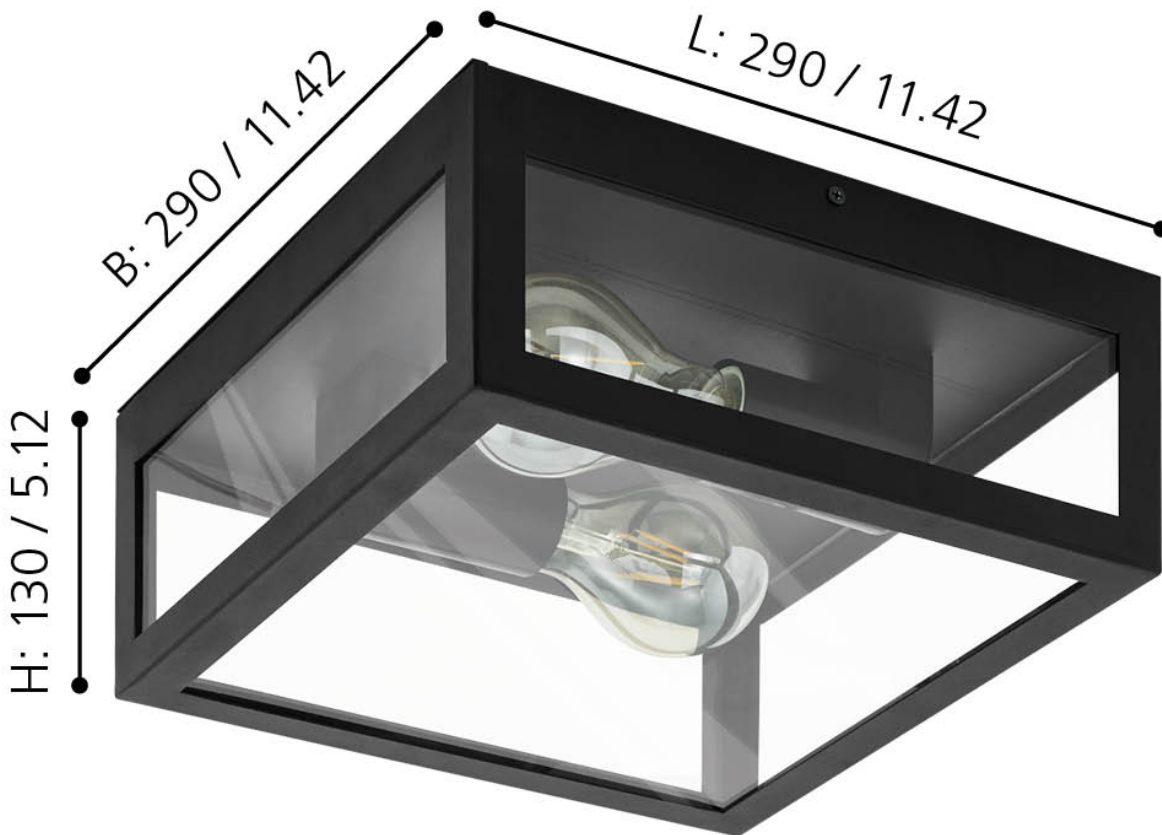

Eglo Lighting - Amezola - 99122 - Black Clear Glass 2 Light IP44 Bathroom Ceiling Flush Light

mm / inch

CONTACT