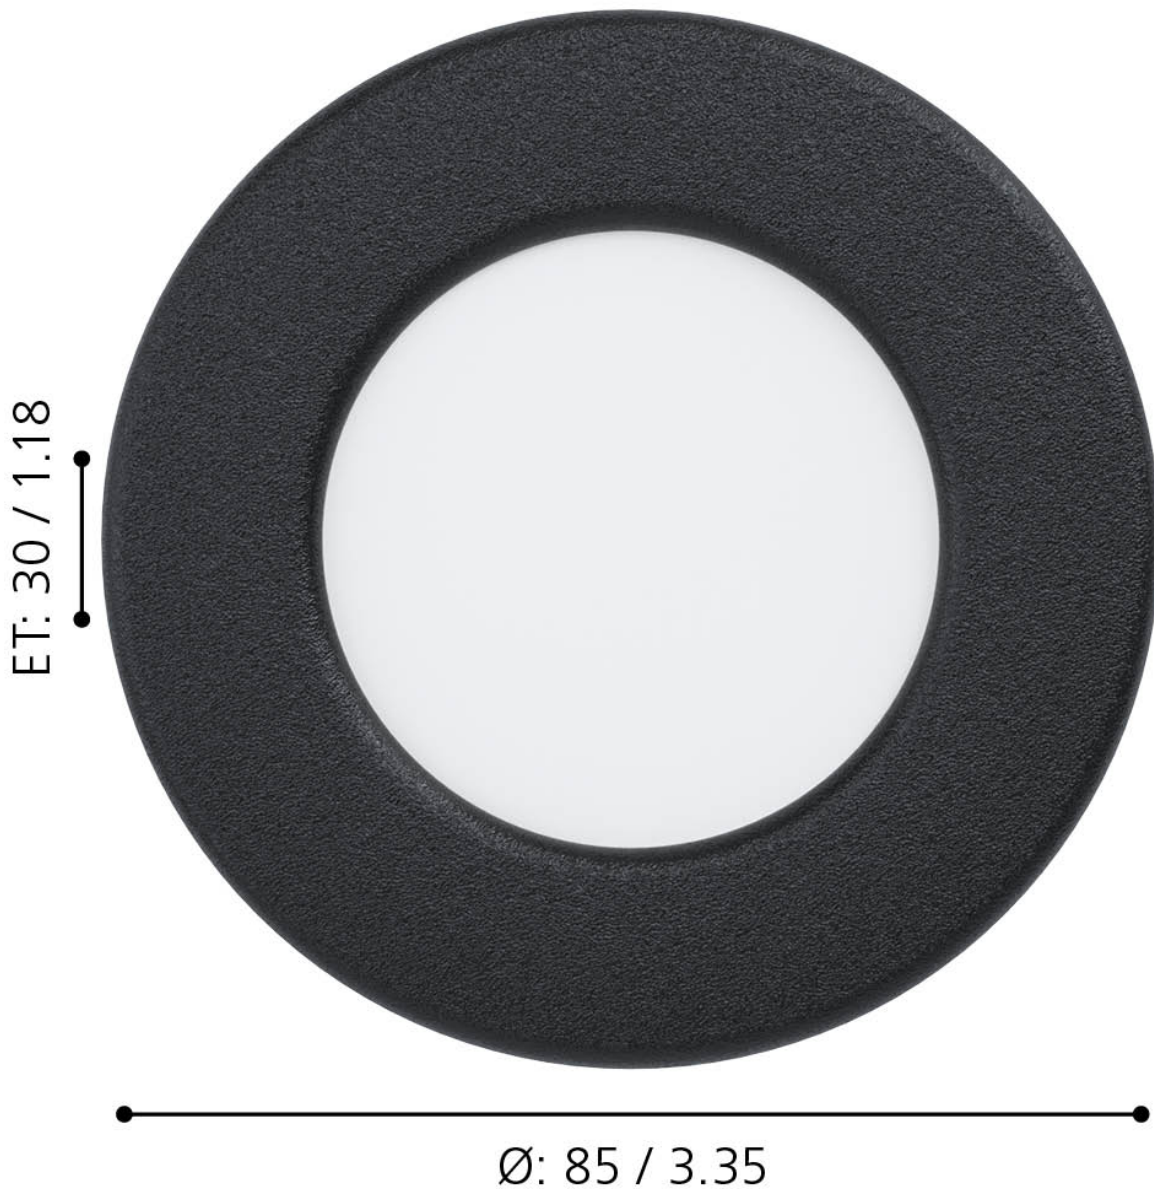

Eglo Lighting - Fueva 5 - 99213 - LED Black White IP44 Bathroom Recessed Ceiling Downlight

mm / inch

CONTACT