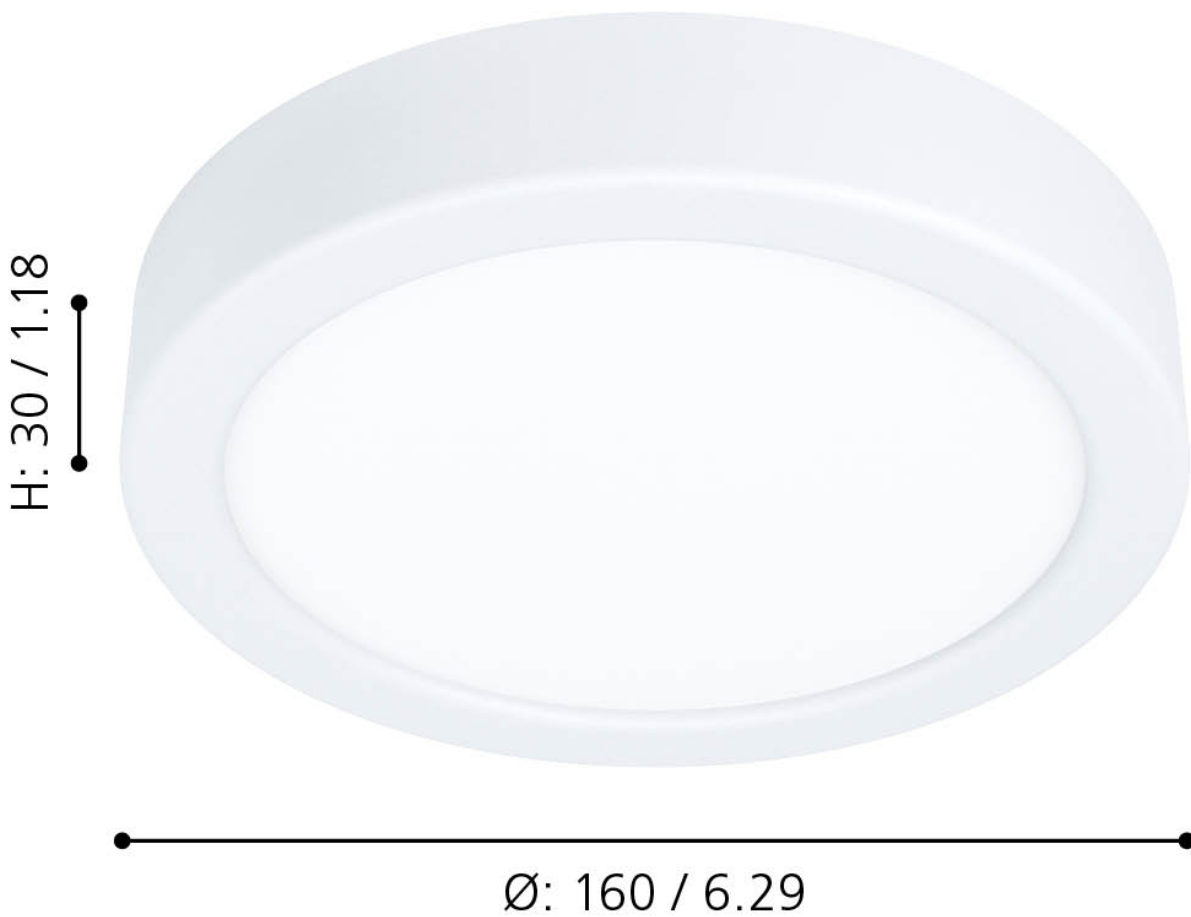

Eglo Lighting - Fueva 5 - 99215 - LED White Flush Ceiling Light

mm / inch

CONTACT