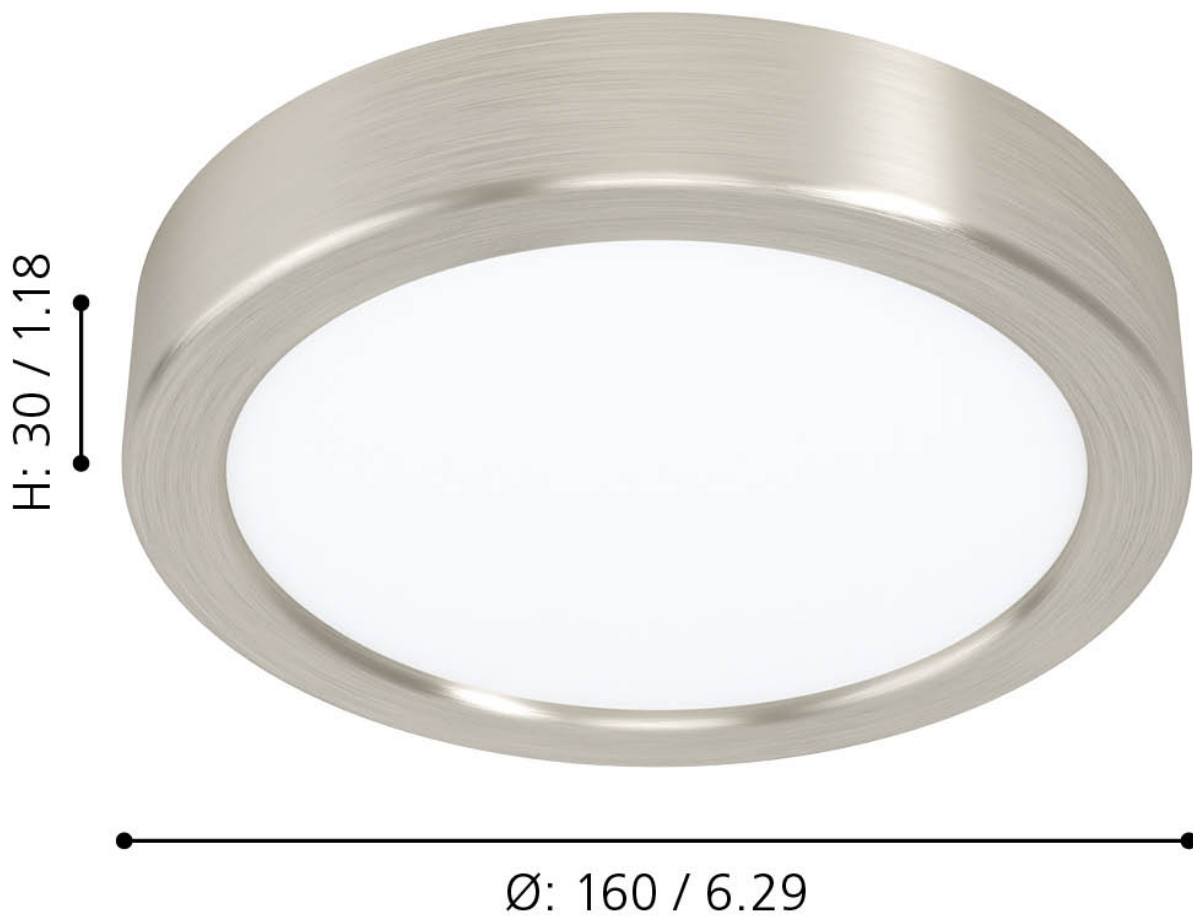

Eglo Lighting - Fueva 5 - 99218 - LED Satin Nickel White Flush Ceiling Light

mm / inch

CONTACT