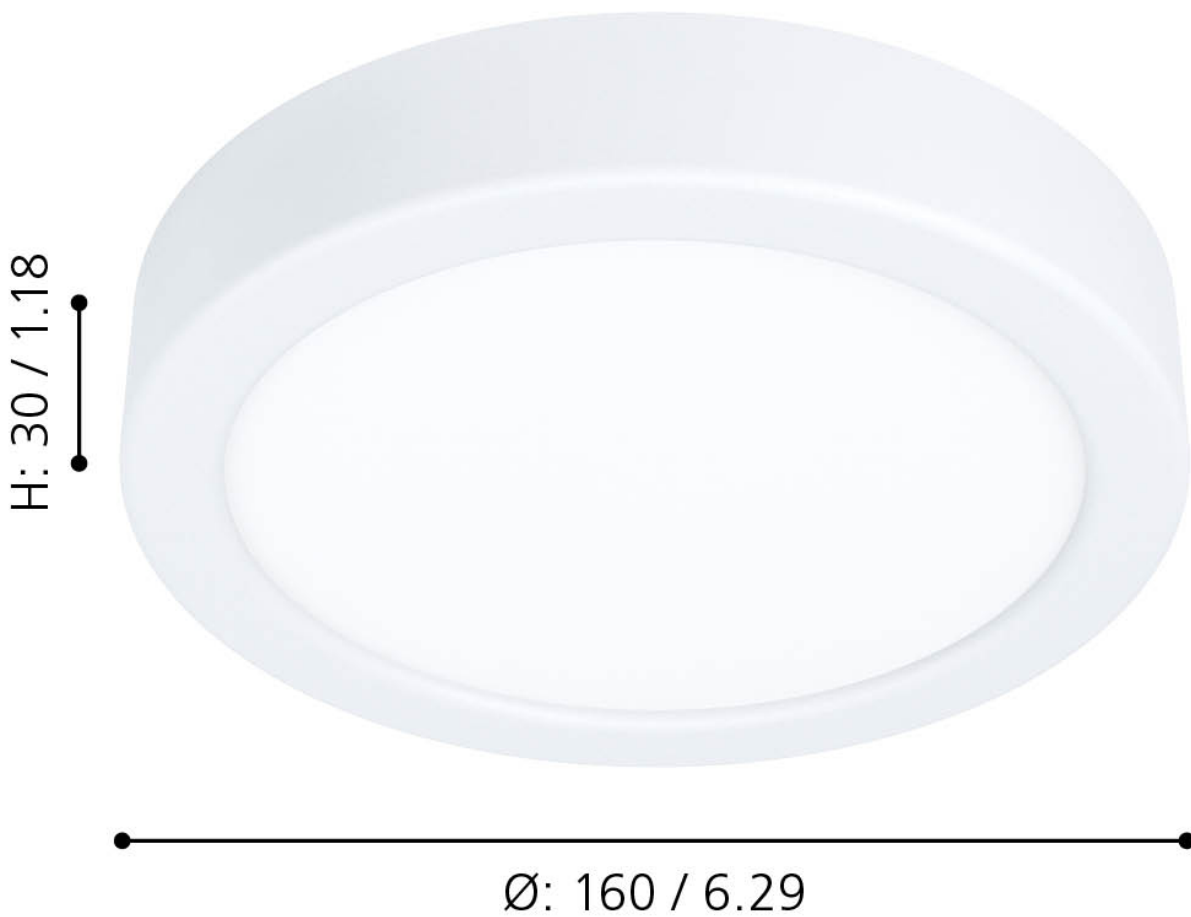

Eglo Lighting - Fueva 5 - 99225 - LED White Flush Ceiling Light

mm / inch

CONTACT