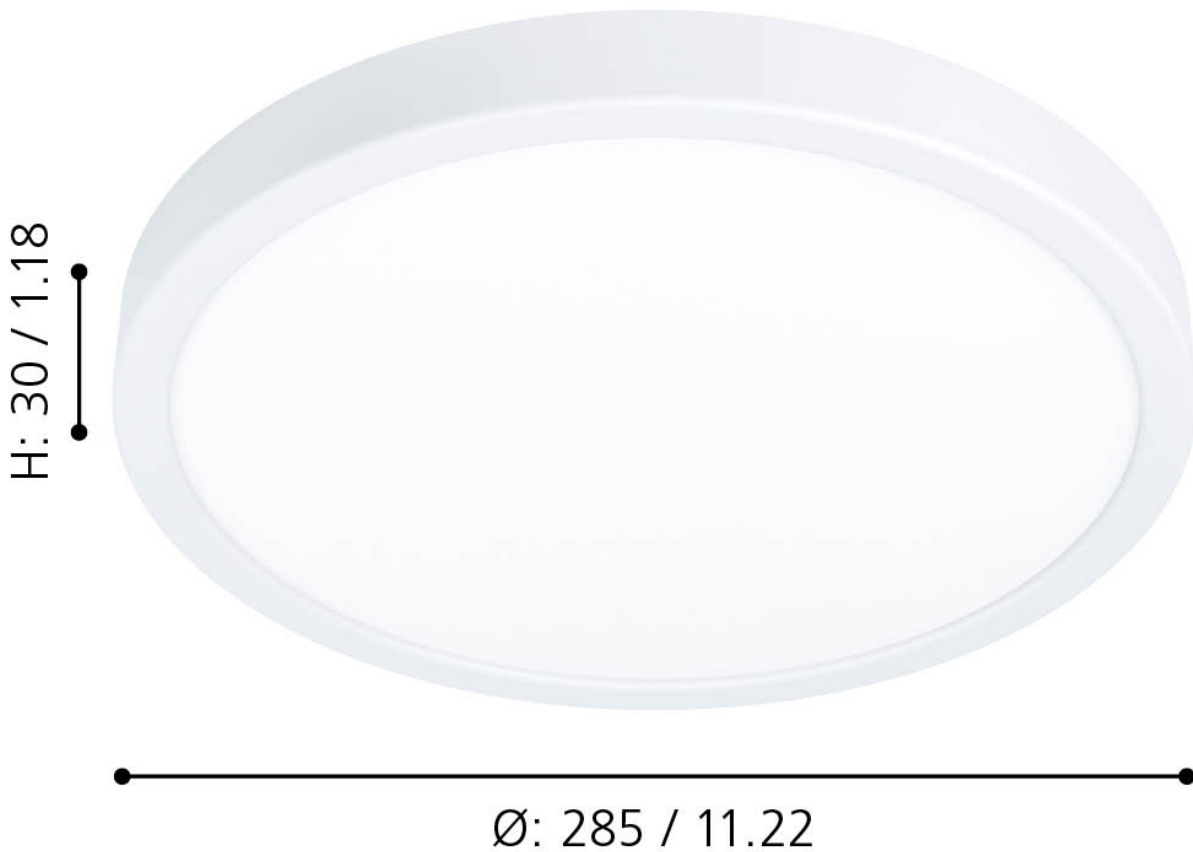

Eglo Lighting - Fueva 5 - 99227 - LED White Flush Ceiling Light

mm / inch

CONTACT