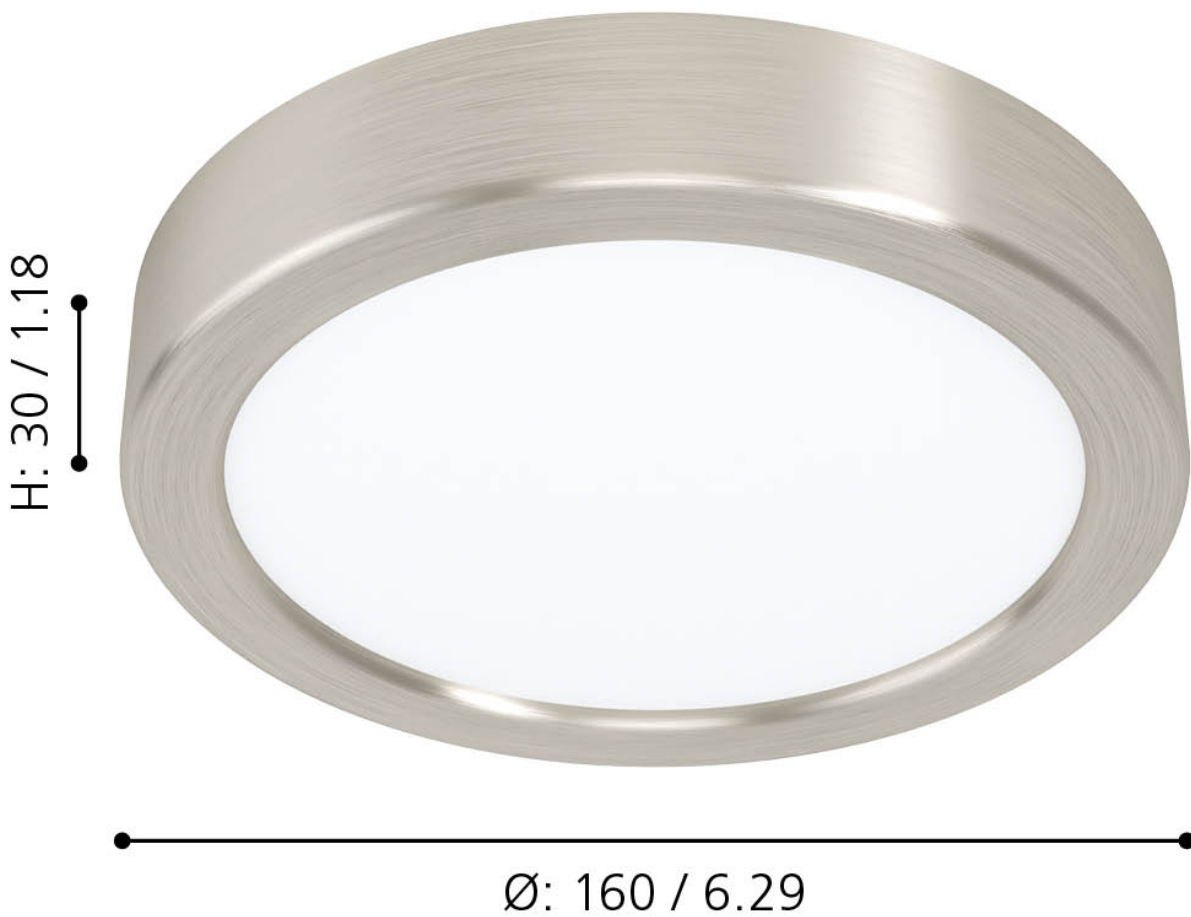

Eglo Lighting - Fueva 5 - 99228 - LED Satin Nickel White Flush Ceiling Light

mm / inch

**CONTACT**