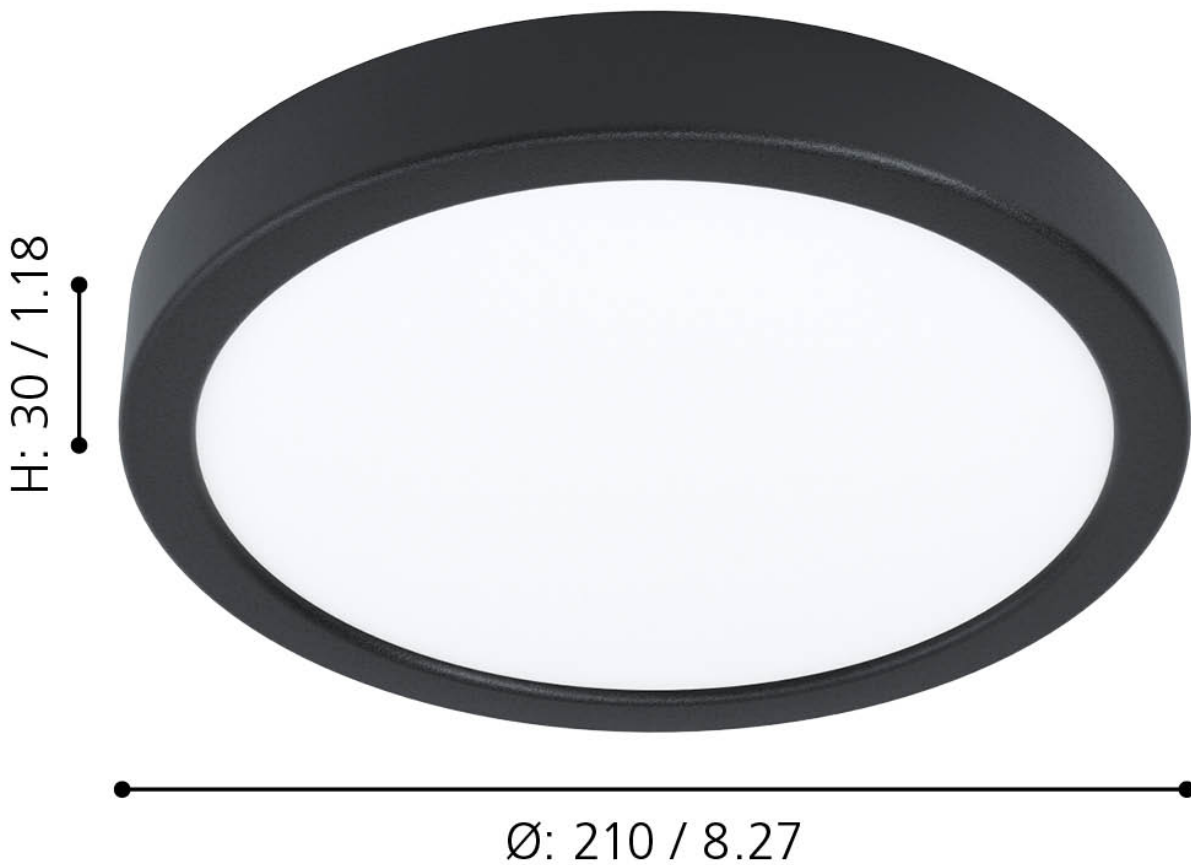

Eglo Lighting - Fueva 5 - 99234 - LED Black White Flush Ceiling Light

mm / inch

**CONTACT**