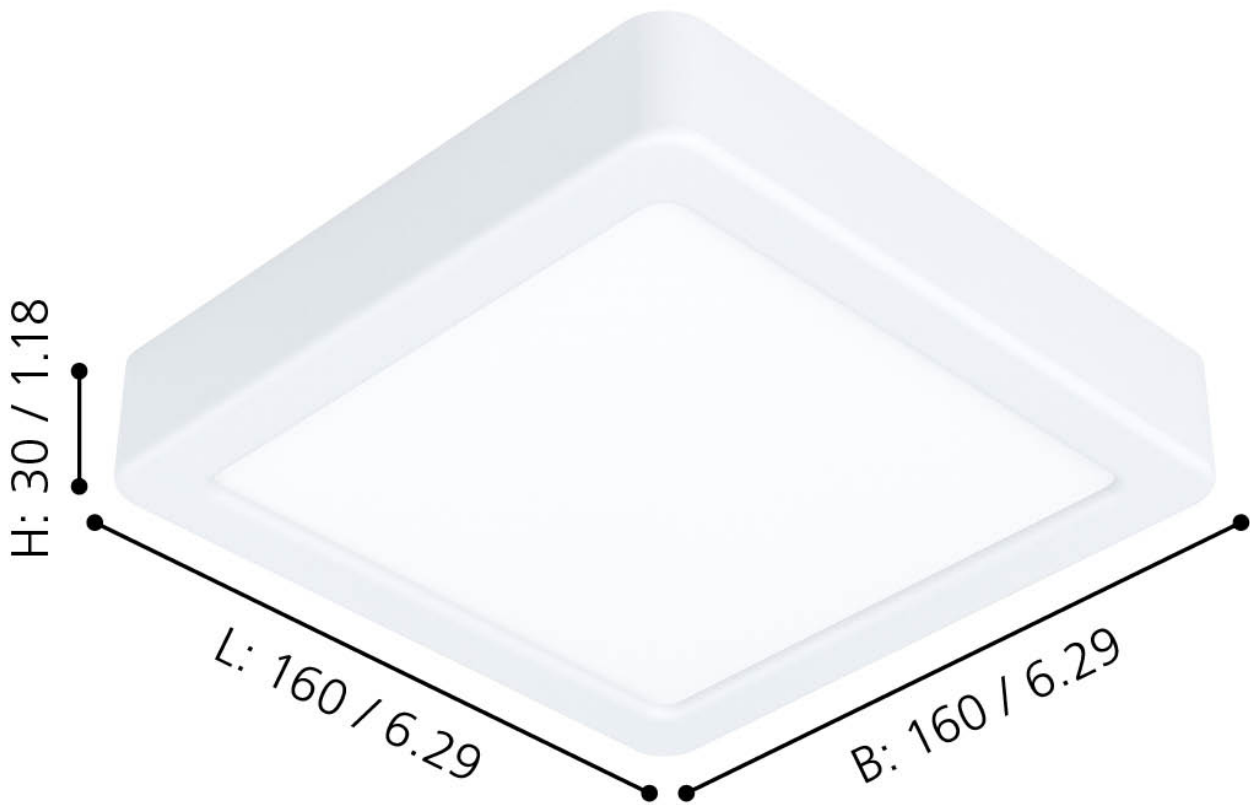

Eglo Lighting - Fueva 5 - 99236 - LED White Flush Ceiling Light

mm / inch

**CONTACT**