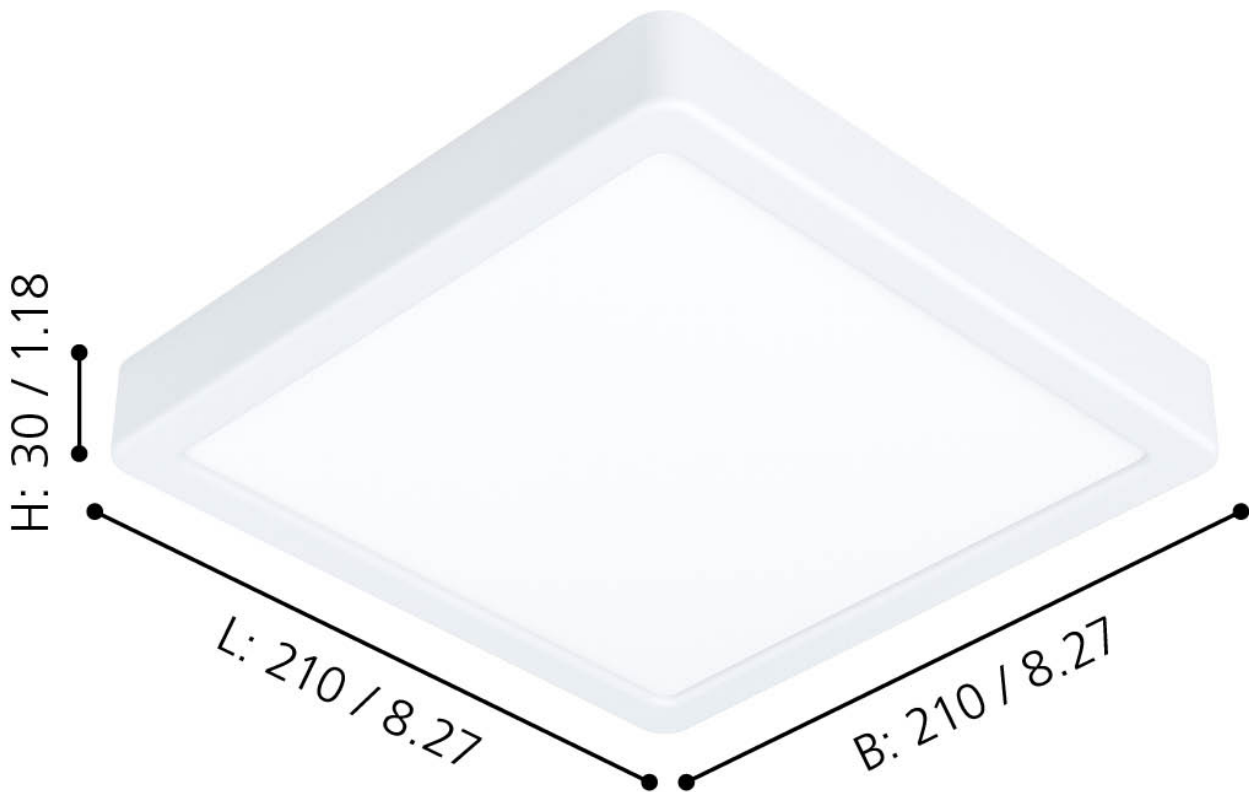

Eglo Lighting - Fueva 5 - 99237 - LED White Flush Ceiling Light

mm / inch

CONTACT