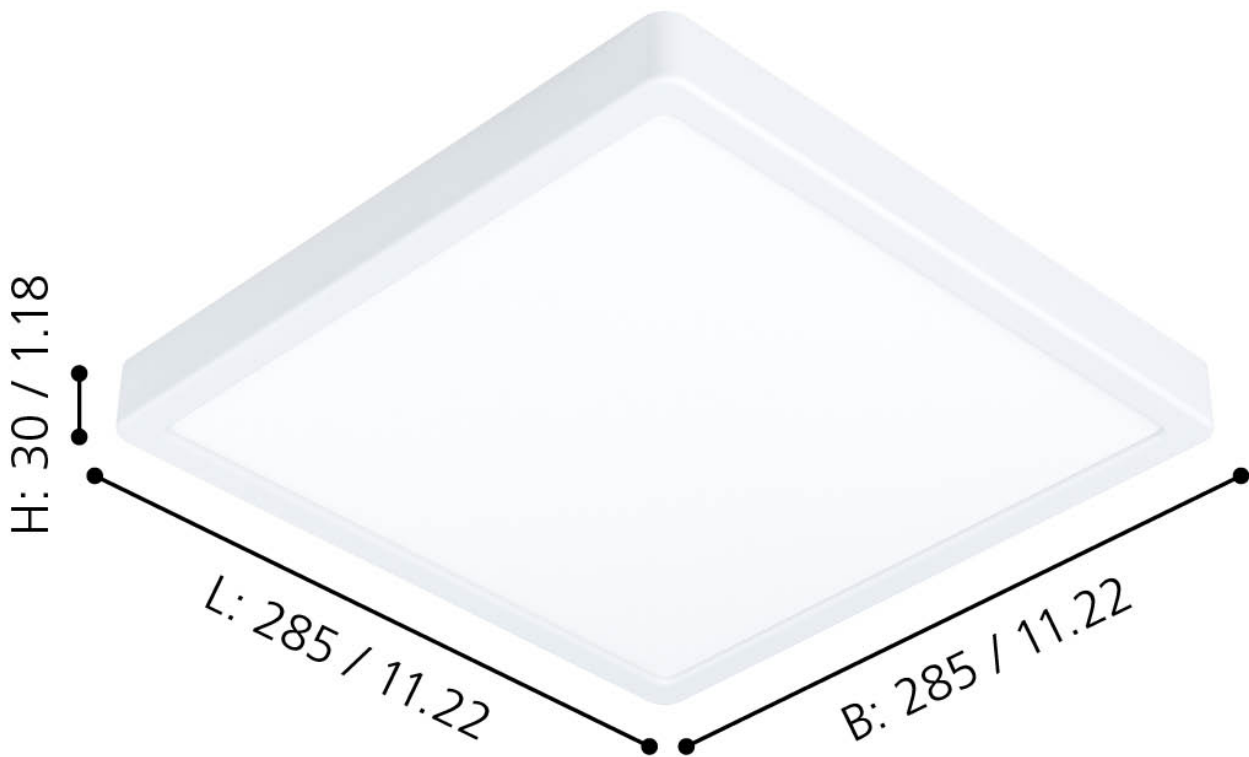

Eglo Lighting - Fueva 5 - 99238 - LED White Flush Ceiling Light

mm / inch

CONTACT