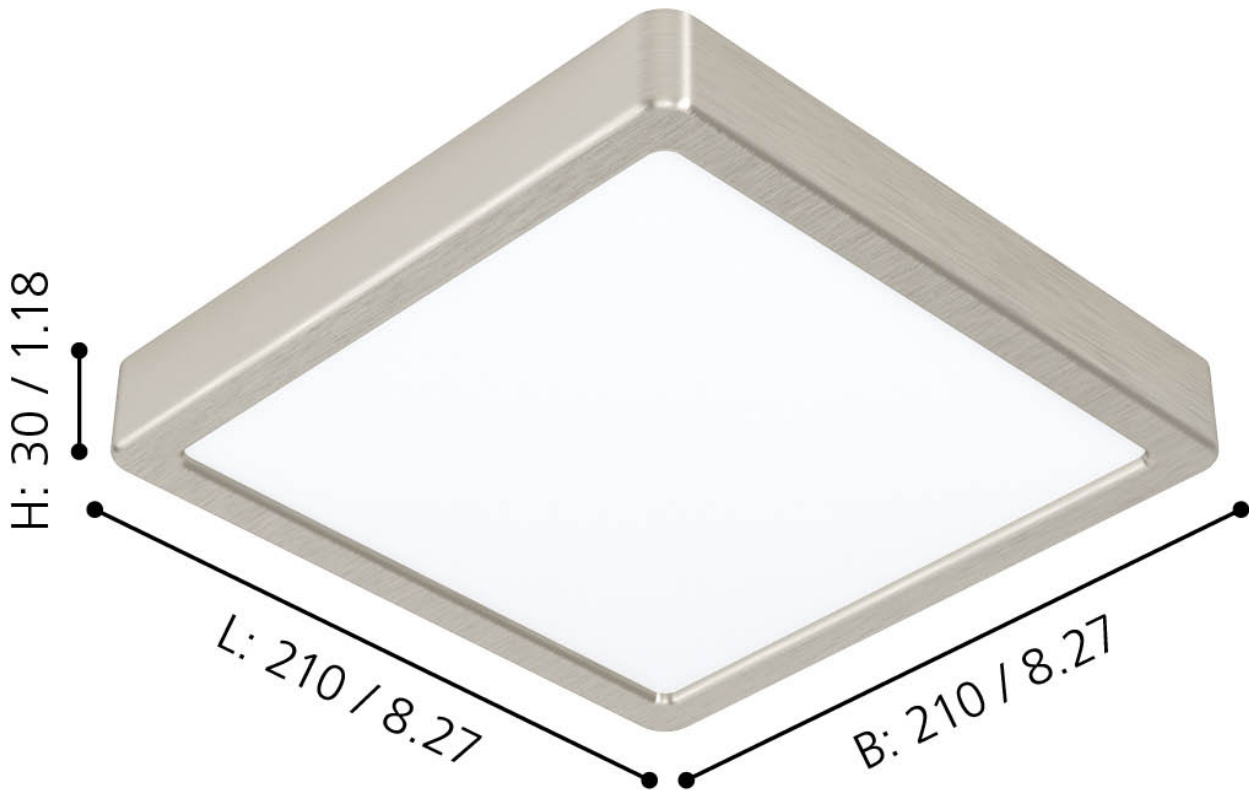

Eglo Lighting - Fueva 5 - 99241 - LED Satin Nickel White Flush Ceiling Light

mm / inch

CONTACT