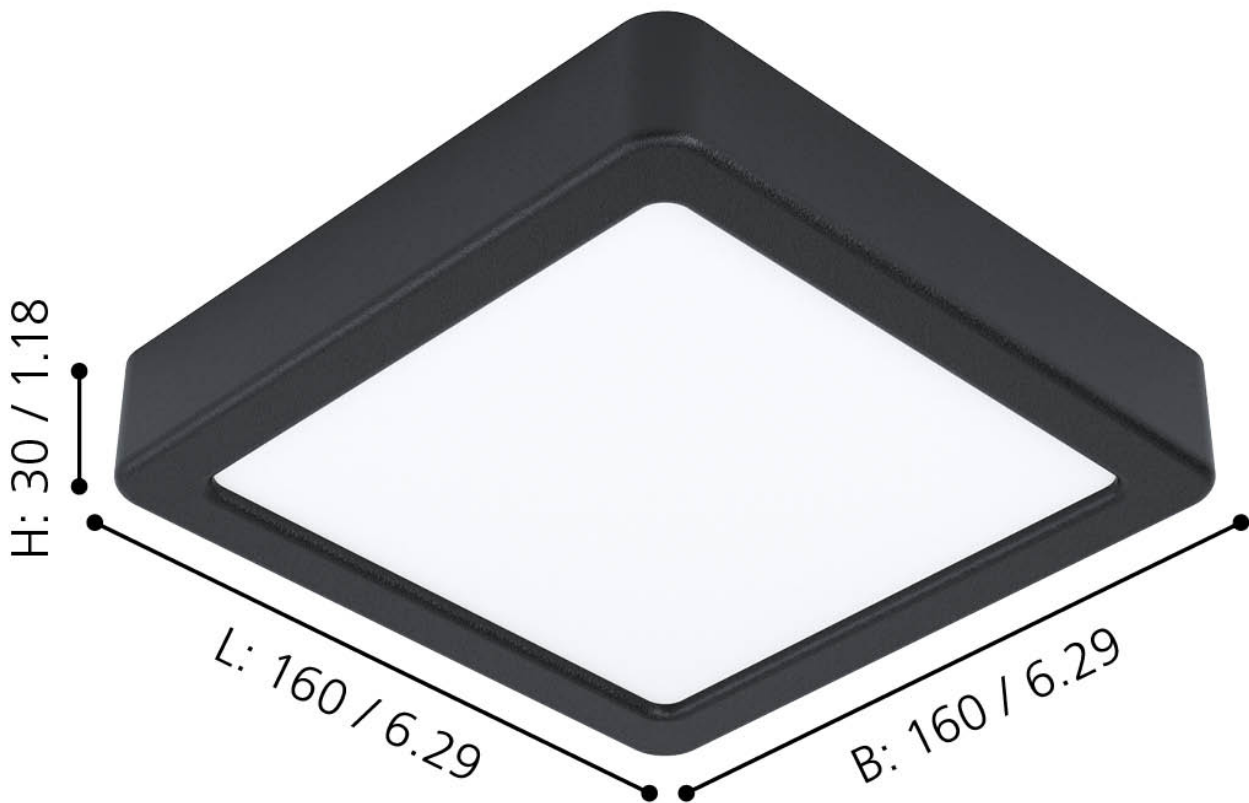

Eglo Lighting - Fueva 5 - 99243 - LED Black White Flush Ceiling Light

mm / inch

**CONTACT**