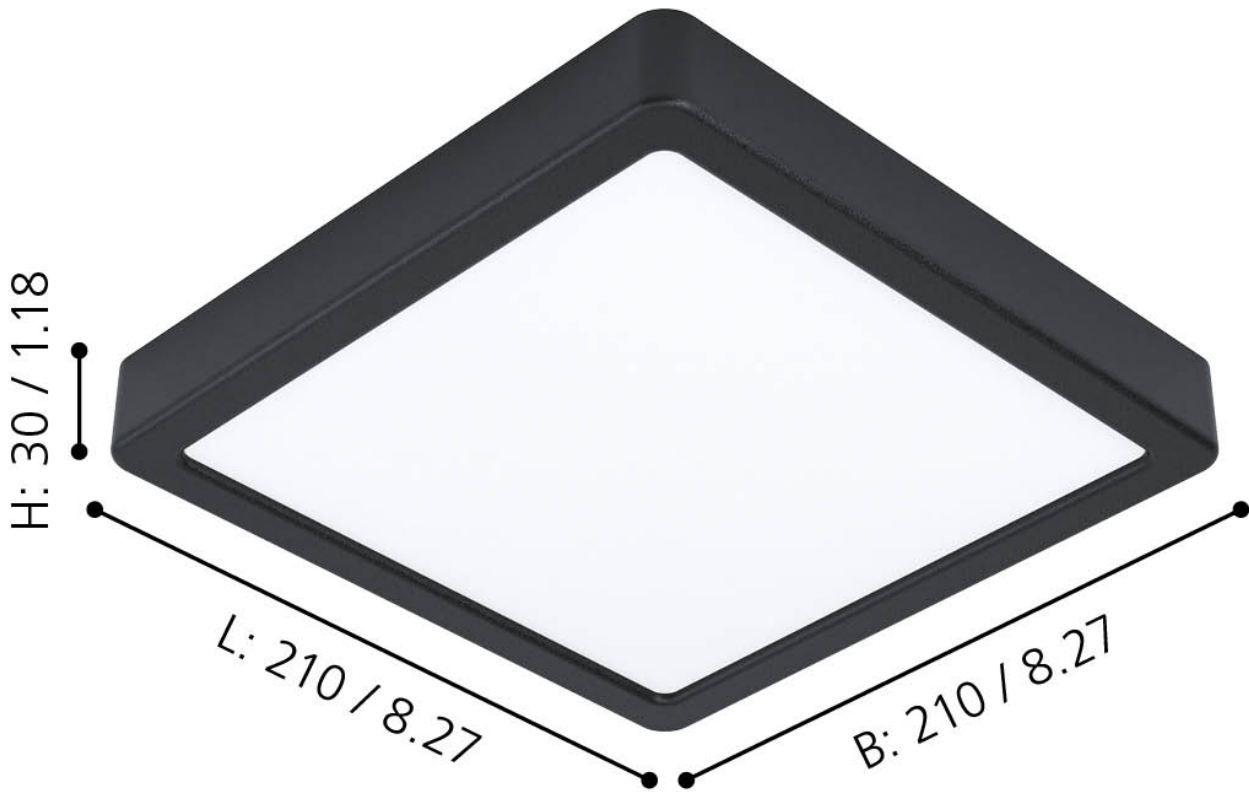

Eglo Lighting - Fueva 5 - 99244 - LED Black White Flush Ceiling Light

mm / inch

CONTACT