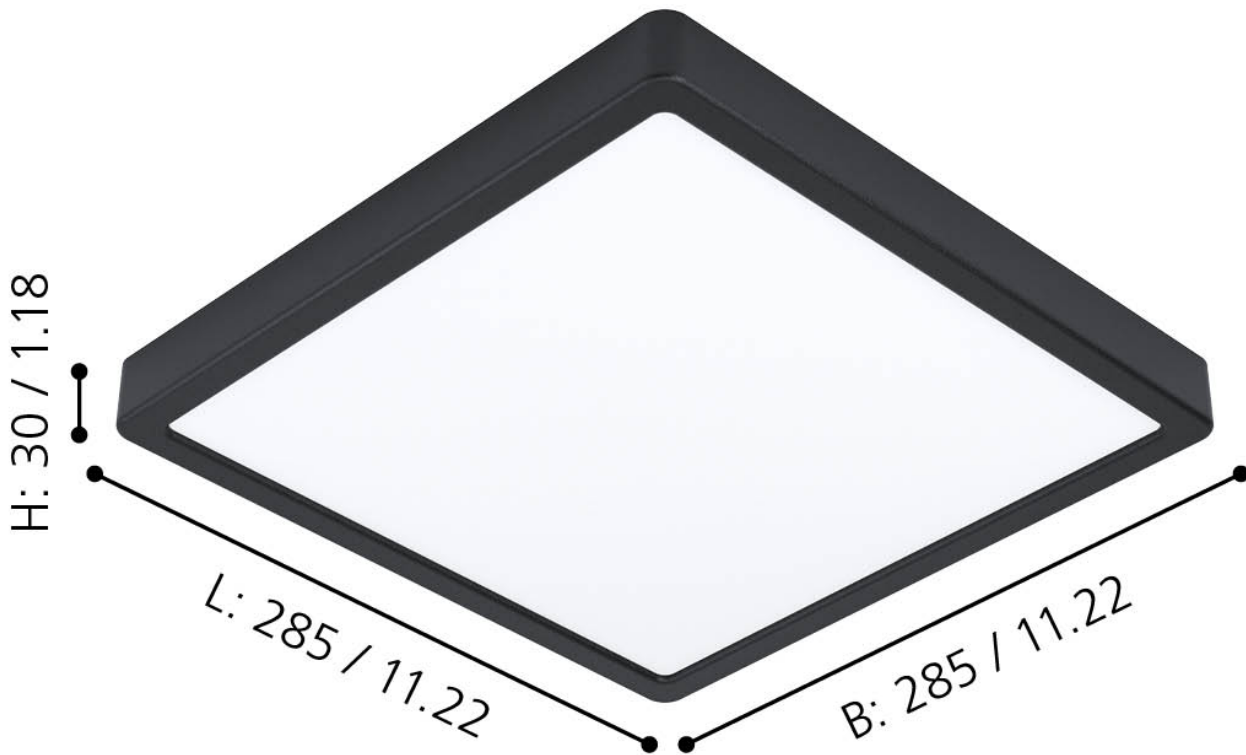

Eglo Lighting - Fueva 5 - 99245 - LED Black White Flush Ceiling Light

mm / inch

CONTACT