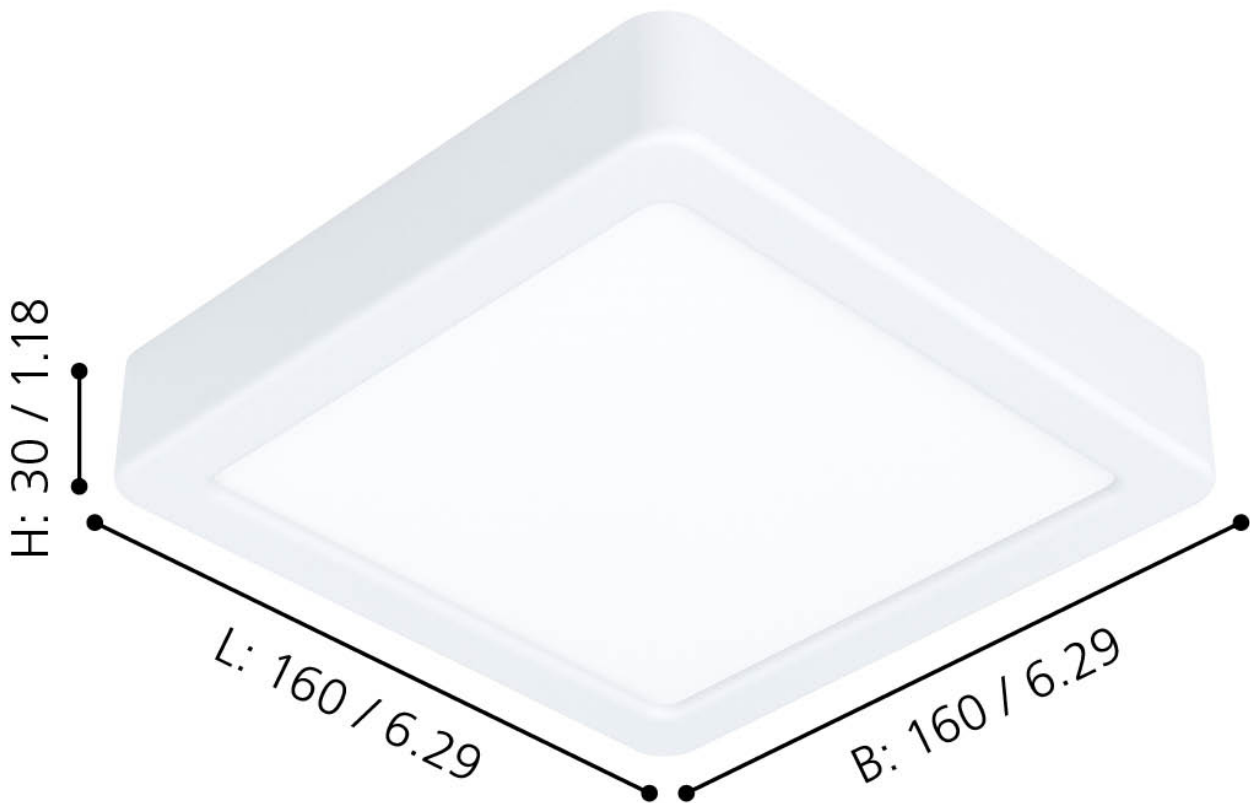

Eglo Lighting - Fueva 5 - 99246 - LED White Flush Ceiling Light

mm / inch

CONTACT