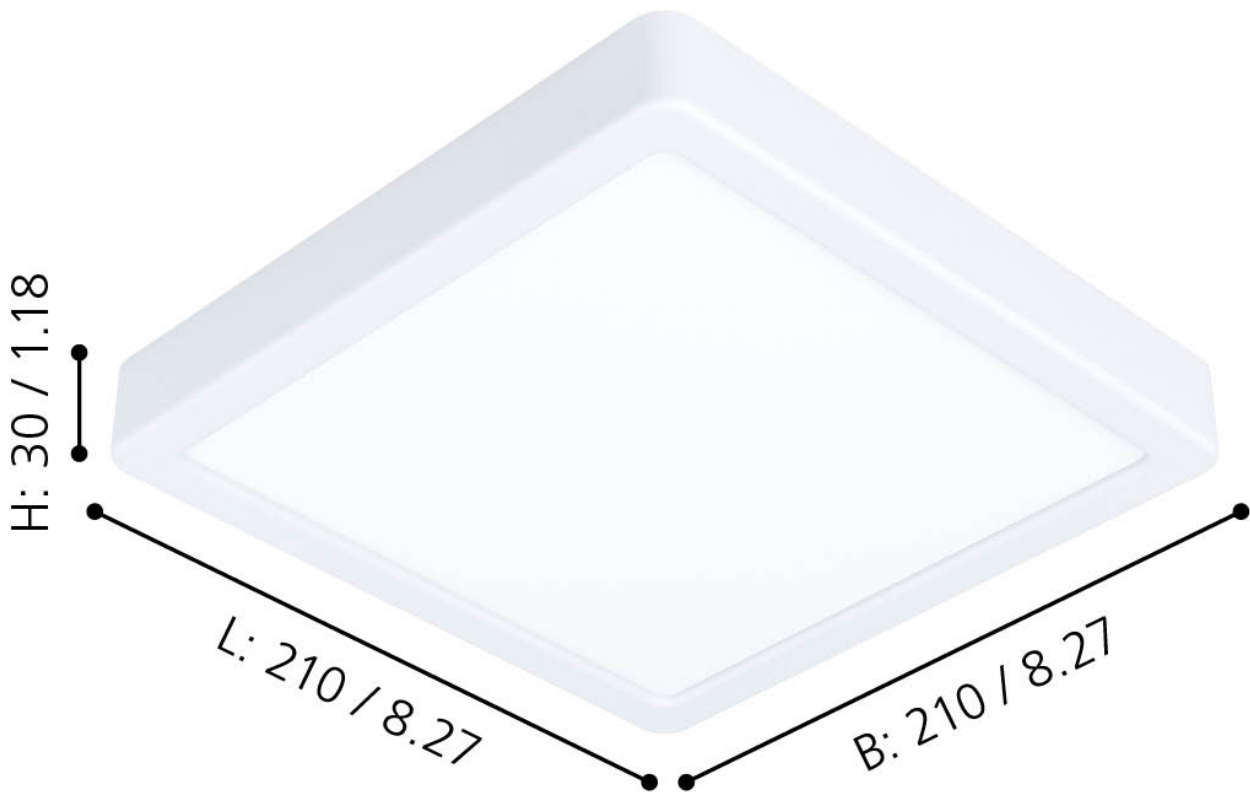

Eglo Lighting - Fueva 5 - 99247 - LED White Flush Ceiling Light

mm / inch

CONTACT