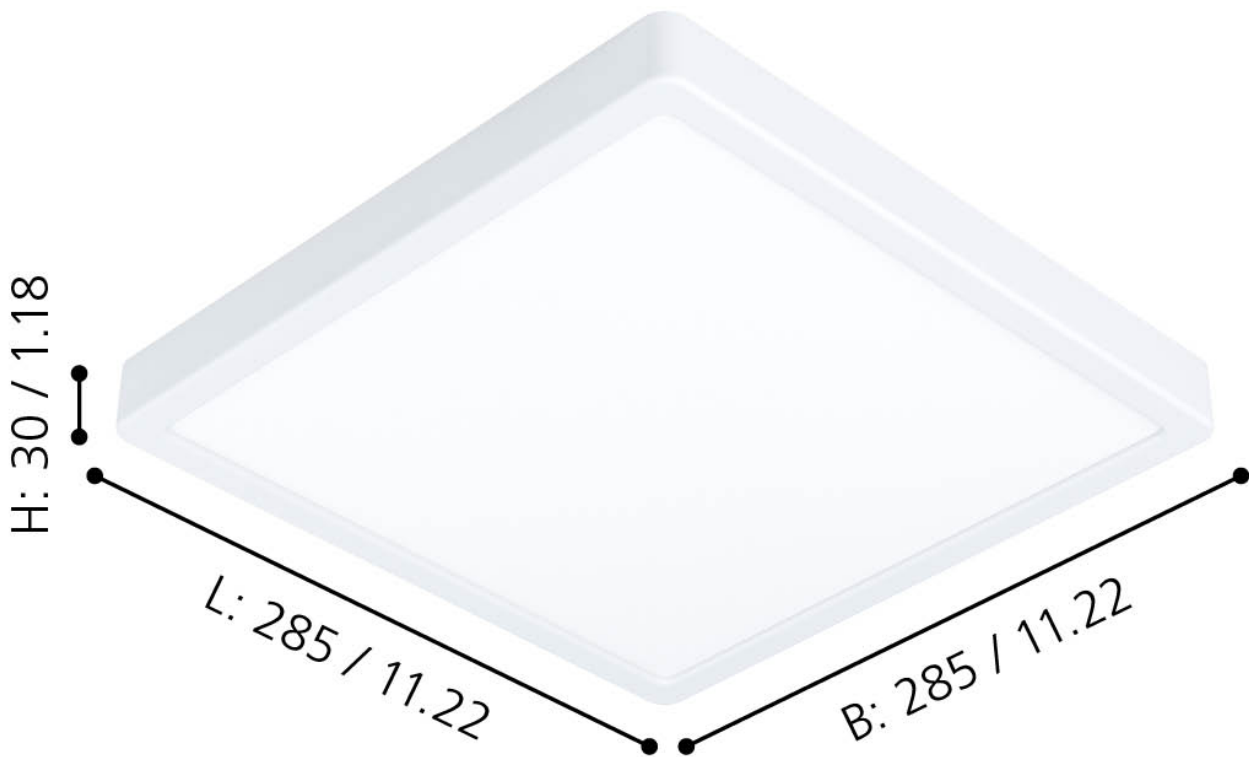

Eglo Lighting - Fueva 5 - 99248 - LED White Flush Ceiling Light

mm / inch

CONTACT