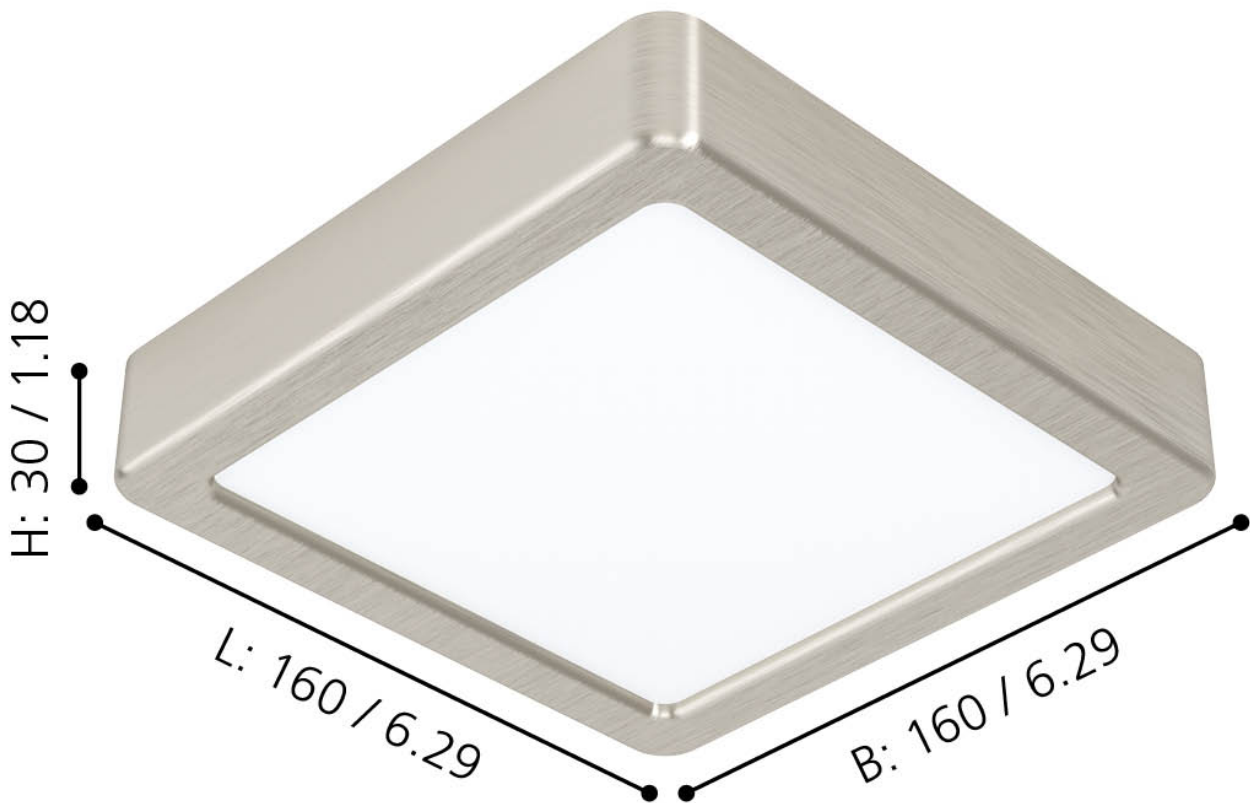

Eglo Lighting - Fueva 5 - 99252 - LED Satin Nickel White Flush Ceiling Light

mm / inch

CONTACT