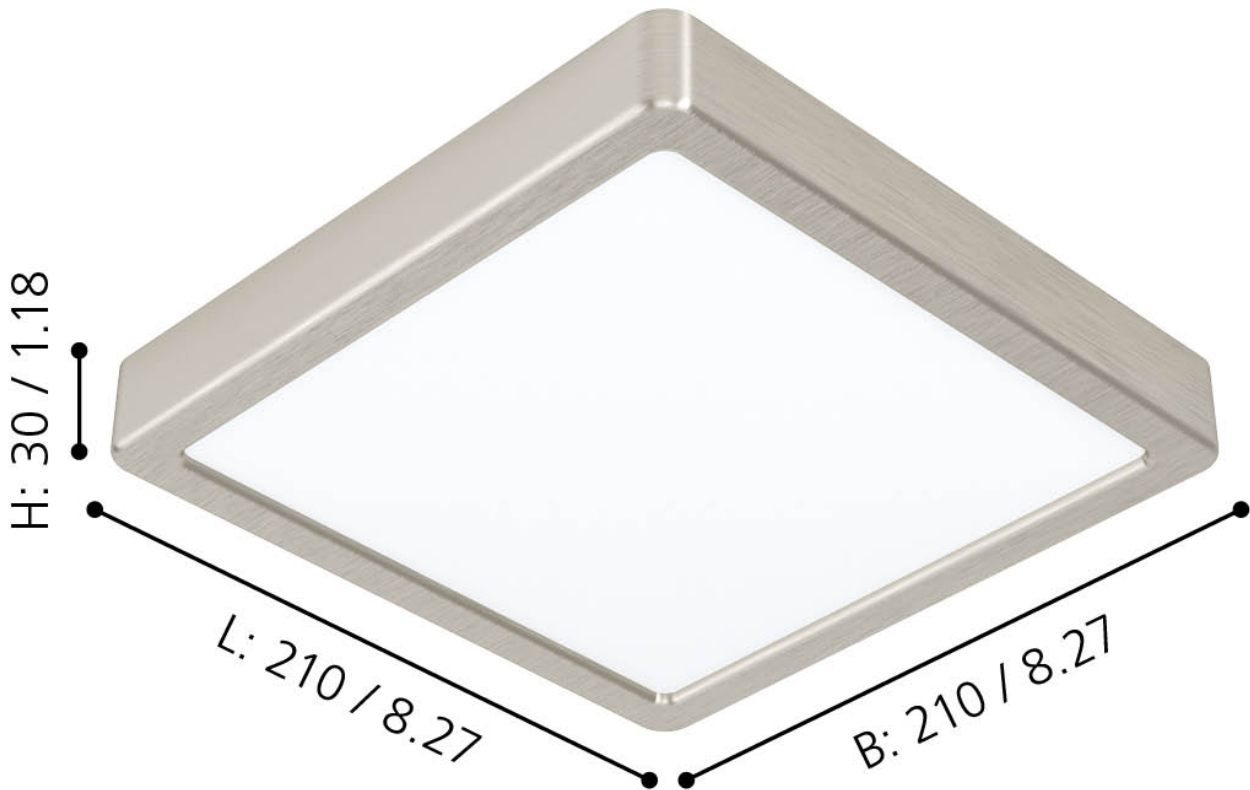

Eglo Lighting - Fueva 5 - 99253 - LED Satin Nickel White Flush Ceiling Light

mm / inch

CONTACT