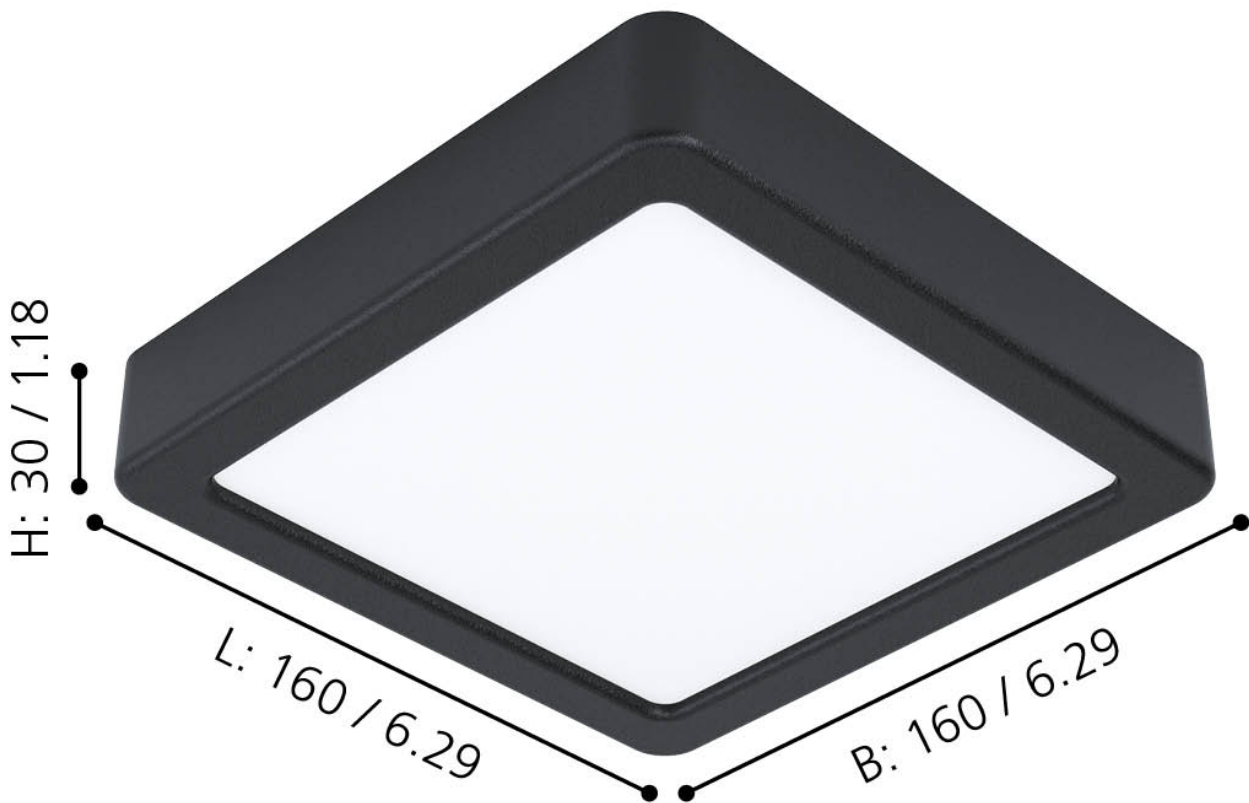

Eglo Lighting - Fueva 5 - 99255 - LED Black White Flush Ceiling Light

mm / inch

CONTACT